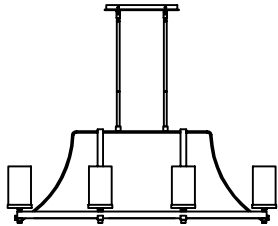

Angelo Collection (FSS104) Replacement Parts

WB1825DWK/SGM

F3133/5DWK/SGM

F3134/6DWK/SGM

F3135/9DWK/SGM

F3136/8DWK/SGM

All New Replacement Parts:

Part Number	Description	Used On
CKA104	Canopy Kit, Including Canopy, Mtg bar, Hex nut(2) and Screw collar set	F3133/5DWK/SGM, F3134/6DWK/SGM, F3135/9DWK/SGM
CKB104	Canopy Kit, Including Canopy & Reinforcing plate, Special Mtg plate lock set, Screw, Hex nut(2) & Washer and Swivel lock set	F3136/8DWK/SGM
HB104	Hardware Bag, For Angelo Collection	For Angelo Collection
GL104	Glass, $\phi 3-7/8"$, With $7-1/8"$ height	F3133, F3134, F3135, F3136, WB1825
CHAIN-SQ-SGM	Square chain, 3FT	F3133/5DWK/SGM, F3134/6DWK/SGM, F3135/9DWK/SGM

Part number & detail:

3/6, 2019 Rev: 3a

GENERATION LIGHTING