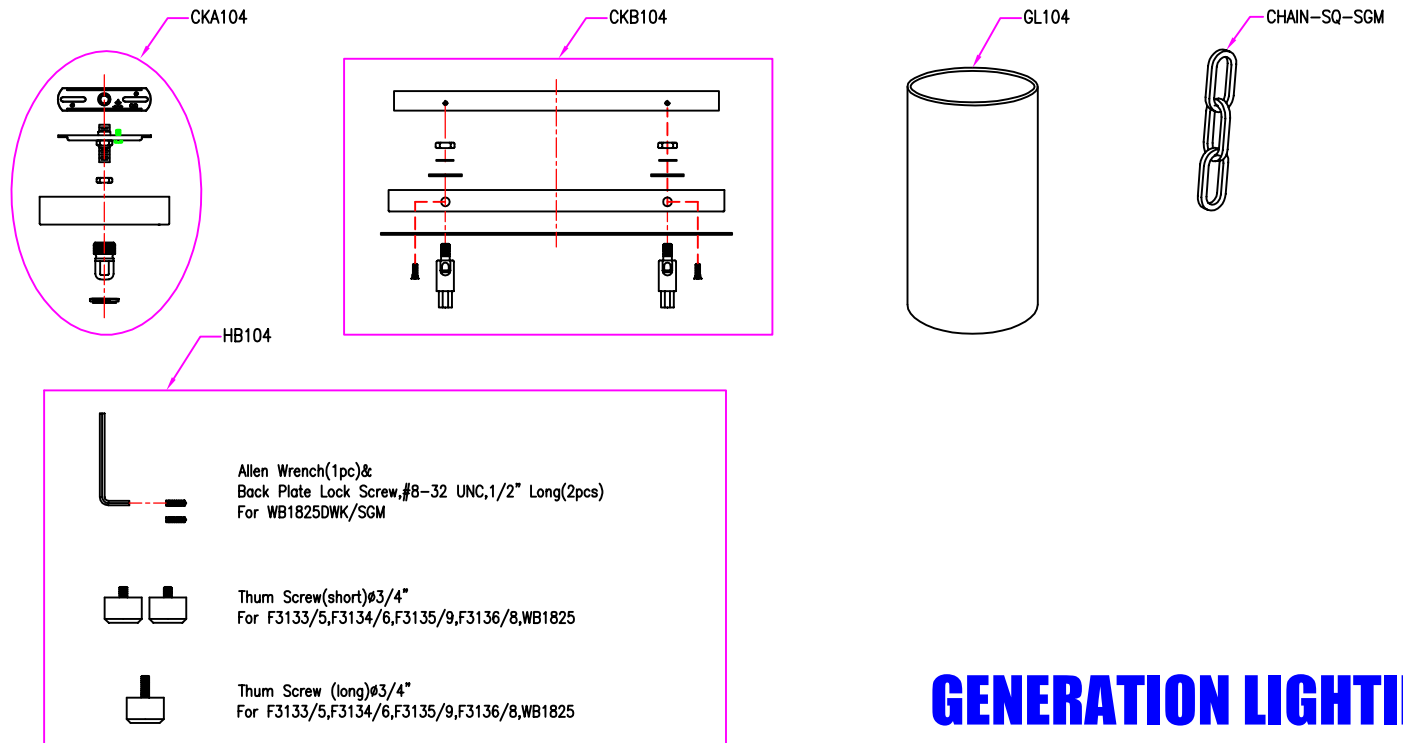

Angelo Collection (FSS104) Replacement Parts

WB1825DWK/SGM

F3133/5DWK/SGM

F3134/6DWK/SGM

F3135/9DWK/SGM

F3136/8DWK/SGM

All New Replacement Parts:

Part Number	Description	Used On
CKA104	Canopy Kit, Including Canopy, Mtg bar, Hex nut(2) and Screw collar set	F3133/5DWK/SGM, F3134/6DWK/SGM, F3135/9DWK/SGM
CKB104	Canopy Kit, Including Canopy & Reinforcing plate, Special Mtg plate lock set, Screw, Hex nut(2) & Washer and Swivel lock set	F3136/8DWK/SGM
HB104	Hardware Bag, For Angelo Collection	For Angelo Collection
GL104	Glass, $\phi 3-7/8"$, With $7-1/8"$ height	F3133, F3134, F3135, F3136, WB1825
CHAIN-SQ-SGM	Square chain, 3FT	F3133/5DWK/SGM, F3134/6DWK/SGM, F3135/9DWK/SGM

Part number & detail:

3/6, 2019 Rev: 3a

GENERATION LIGHTING