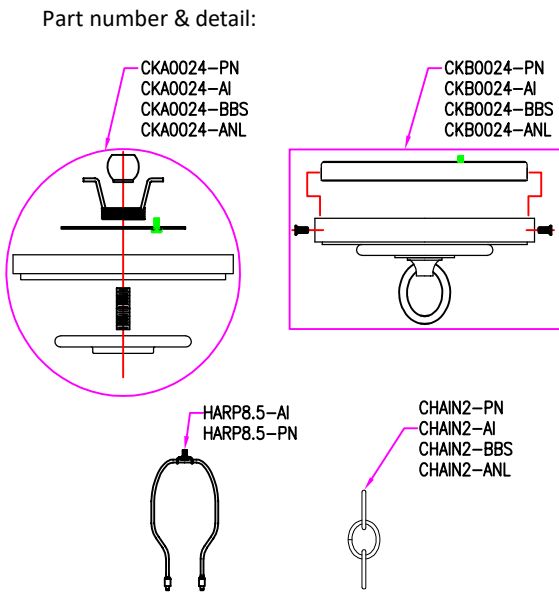

# Capri Collection (0024) Replacement Parts

TC1004-PN  
TC1004-AI

TC1016-PN  
TC1016-AI

TC1028-PN  
TC1028-AI

TW1001-PN  
TW1001-AI

TW1012-PN  
TW1012-AI

TT1012-PN1  
TT1012-AI1

TP1001-PN  
TP1001-AI  
TP1001-BBS/AWT  
TP1001-ANL

TP1012-PN  
TP1012-AI  
TP1012-BBS/AWT  
TP1012-ANL

TP1031-PN  
TP1031-AI

TP1041-PN  
TP1041-AI

TW1021-PN  
TW1021-AI

TT1001-PN1  
TT1001-AI1

# Capri Collection (0024) Replacement Parts

Part Number	Description	Used On
CKA0024-XXX	Canopy Kit includes canopy,Mtg plate,RTN,screw collar set & half ball	TC1004,TC1016,TC1028,TP1001
CKB0024-XXX	Canopy Kit,including canopy,mounting plate,canopy screw(2PCS), canopy loop	TP1012,TP1031,TP1041
HB0024-XXX	Hardwares bag, for Capri collection	For Capri collection
GLA0024	Glass $\phi 11'' \times H10-3/8''$ , Milk	TP1031
GLB0024	Glass $\phi 13-3/4'' \times H13-1/4''$ , Milk	TP1041
SHA0024	Shade ( $\phi 4'' + \phi 5-1/2''$ ) * H6-1/8'', VC white linen fabric with PC white hard back shade no trim (rolled in)	TC1004,TC1016,TC1028,TW1001,TW1012
SHB0024	Shade ( $\phi 6'' + \phi 8''$ ) * H8-1/2'', VC white linen fabric with PC white hard back shade no trim (rolled in)	TW1021
SHC0024	Shade ( $\phi 6-1/2'' + \phi 8-1/2''$ ) * H9-1/2'', VC white linen fabric with PC hard back shade no trim (rolled in)	TT1001
HARP8.5-XXX	Shade harp H8-1/2''	TT1001
CHAIN2-XXX	Ring chain, 3FT	TP1012,TP1031,TP1041
STEMKIT-12-XXX	Accessory stem kit including $\phi 1/2'' \times 12''$ (3pcs) & $\phi 1/2'' \times 6''$ (1pc)	TC1004,TC1016,TC1028,TP1001

Part number & detail:

**GENERATION LIGHTING**