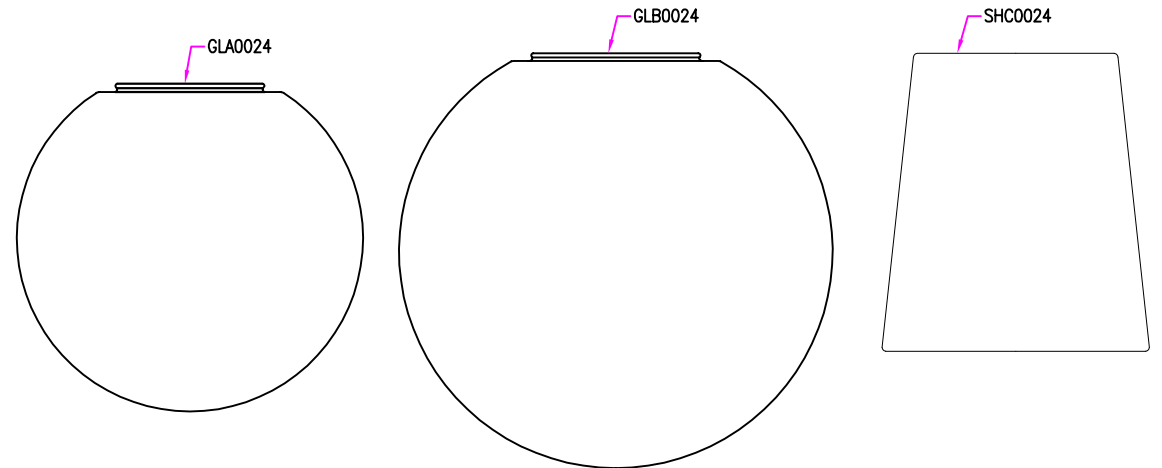

Part number & detail: