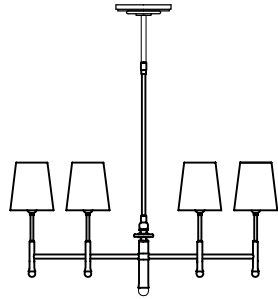

# Capri Collection (0024) Replacement Parts

TC1004-PN  
TC1004-AI

TC1016-PN  
TC1016-AI

TC1028-PN  
TC1028-AI

TW1001-PN  
TW1001-AI

TW1012-PN  
TW1012-AI

TT1012-PN1  
TT1012-AI1

TP1001-PN  
TP1001-AI  
TP1001-BBS/AWT  
TP1001-ANL

TP1012-PN  
TP1012-AI  
TP1012-BBS/AWT  
TP1012-ANL

TP1031-PN  
TP1031-AI

TP1041-PN  
TP1041-AI

TW1021-PN  
TW1021-AI

TT1001-PN1  
TT1001-AI1

# Capri Collection (0024) Replacement Parts

Part Number	Description	Used On
CKA0024-XXX	Canopy Kit includes canopy,Mtg plate,RTN,screw collar set & half ball	TC1004,TC1016,TC1028,TP1001
CKB0024-XXX	Canopy Kit,including canopy,mounting plate,canopy screw(2PCS), canopy loop	TP1012,TP1031,TP1041
HB0024-XXX	Hardwares bag, for Capri collection	For Capri collection
GLA0024	Glass $\phi 11'' \times H10-3/8''$ , Milk	TP1031
GLB0024	Glass $\phi 13-3/4'' \times H13-1/4''$ , Milk	TP1041
SHA0024	Shade ( $\phi 4'' + \phi 5-1/2''$ ) * H6-1/8'', VC white linen fabric with PC white hard back shade no trim (rolled in)	TC1004,TC1016,TC1028,TW1001,TW1012
SHB0024	Shade ( $\phi 6'' + \phi 8''$ ) * H8-1/2'', VC white linen fabric with PC white hard back shade no trim (rolled in)	TW1021
SHC0024	Shade ( $\phi 6-1/2'' + \phi 8-1/2''$ ) * H9-1/2'', VC white linen fabric with PC hard back shade no trim (rolled in)	TT1001
HARP8.5-XXX	Shade harp H8-1/2''	TT1001
CHAIN2-XXX	Ring chain, 3FT	TP1012,TP1031,TP1041
STEMKIT-12-XXX	Accessory stem kit including $\phi 1/2'' \times 12''$ (3pcs) & $\phi 1/2'' \times 6''$ (1pc)	TC1004,TC1016,TC1028,TP1001