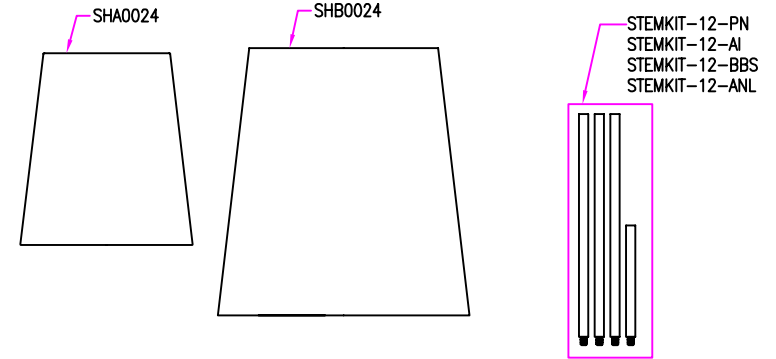

# Capri Collection (0024) Replacement Parts

TC1004-PN  
TC1004-AI

TC1016-PN  
TC1016-AI

TC1028-PN  
TC1028-AI

TW1001-PN  
TW1001-AI

TW1012-PN  
TW1012-AI

TT1012-PN1  
TT1012-AI1

TP1001-PN  
TP1001-AI  
TP1001-BBS/AWT  
TP1001-ANL

TP1012-PN  
TP1012-AI  
TP1012-BBS/AWT  
TP1012-ANL

TP1031-PN  
TP1031-AI

TP1041-PN  
TP1041-AI

TW1021-PN  
TW1021-AI

TT1001-PN1  
TT1001-AI1

# Capri Collection (0024) Replacement Parts

Part Number	Description	Used On
CKA0024-XXX	Canopy Kit includes canopy,Mtg plate,RTN,screw collar set & half ball	TC1004,TC1016,TC1028,TP1001
CKB0024-XXX	Canopy Kit,including canopy,mounting plate,canopy screw(2PCS), canopy loop	TP1012,TP1031,TP1041
HB0024-XXX	Hardwares bag, for Capri collection	For Capri collection
GLA0024	Glass $\phi 11'' \times H10-3/8''$ , Milk	TP1031
GLB0024	Glass $\phi 13-3/4'' \times H13-1/4''$ , Milk	TP1041
SHA0024	Shade ( $\phi 4'' + \phi 5-1/2''$ ) * H6-1/8'', VC white linen fabric with PC white hard back shade no trim (rolled in)	TC1004,TC1016,TC1028,TW1001,TW1012
SHB0024	Shade ( $\phi 6'' + \phi 8''$ ) * H8-1/2'', VC white linen fabric with PC white hard back shade no trim (rolled in)	TW1021
SHC0024	Shade ( $\phi 6-1/2'' + \phi 8-1/2''$ ) * H9-1/2'', VC white linen fabric with PC hard back shade no trim (rolled in)	TT1001
HARP8.5-XXX	Shade harp H8-1/2''	TT1001
CHAIN2-XXX	Ring chain, 3FT	TP1012,TP1031,TP1041
STEMKIT-12-XXX	Accessory stem kit including $\phi 1/2'' \times 12''$ (3pcs) & $\phi 1/2'' \times 6''$ (1pc)	TC1004,TC1016,TC1028,TP1001