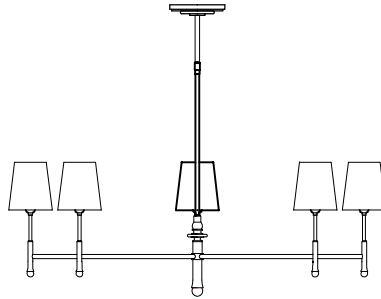

# Capri Collection (0024) Replacement Parts

TC1004-PN  
TC1004-AI

TC1016-PN  
TC1016-AI

TC1028-PN  
TC1028-AI

TW1001-PN  
TW1001-AI

TW1012-PN  
TW1012-AI

TT1012-PN1  
TT1012-AI1

TP1001-PN  
TP1001-AI  
TP1001-BBS/AWT  
TP1001-ANL

TP1012-PN  
TP1012-AI  
TP1012-BBS/AWT  
TP1012-ANL

TP1031-PN  
TP1031-AI

TP1041-PN  
TP1041-AI

TW1021-PN  
TW1021-AI

TT1001-PN1  
TT1001-AI1

# Capri Collection (0024) Replacement Parts

Part Number	Description	Used On
CKA0024-XXX	Canopy Kit includes canopy,Mtg plate,RTN,screw collar set & half ball	TC1004,TC1016,TC1028,TP1001
CKB0024-XXX	Canopy Kit,including canopy,mounting plate,canopy screw(2PCS), canopy loop	TP1012,TP1031,TP1041
HB0024-XXX	Hardwares bag, for Capri collection	For Capri collection
GLA0024	Glass $\phi 11'' \times H10-3/8''$ , Milk	TP1031
GLB0024	Glass $\phi 13-3/4'' \times H13-1/4''$ , Milk	TP1041
SHA0024	Shade ( $\phi 4'' + \phi 5-1/2''$ ) * H6-1/8'', VC white linen fabric with PC white hard back shade no trim (rolled in)	TC1004,TC1016,TC1028,TW1001,TW1012
SHB0024	Shade ( $\phi 6'' + \phi 8''$ ) * H8-1/2'', VC white linen fabric with PC white hard back shade no trim (rolled in)	TW1021
SHC0024	Shade ( $\phi 6-1/2'' + \phi 8-1/2''$ ) * H9-1/2'', VC white linen fabric with PC hard back shade no trim (rolled in)	TT1001
HARP8.5-XXX	Shade harp H8-1/2''	TT1001
CHAIN2-XXX	Ring chain, 3FT	TP1012,TP1031,TP1041
STEMKIT-12-XXX	Accessory stem kit including $\phi 1/2'' \times 12''$ (3pcs) & $\phi 1/2'' \times 6''$ (1pc)	TC1004,TC1016,TC1028,TP1001