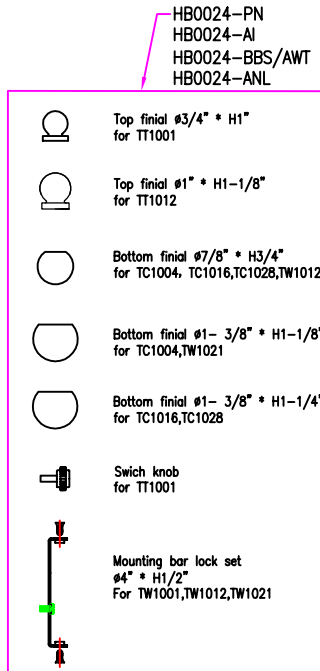

Part number & detail: