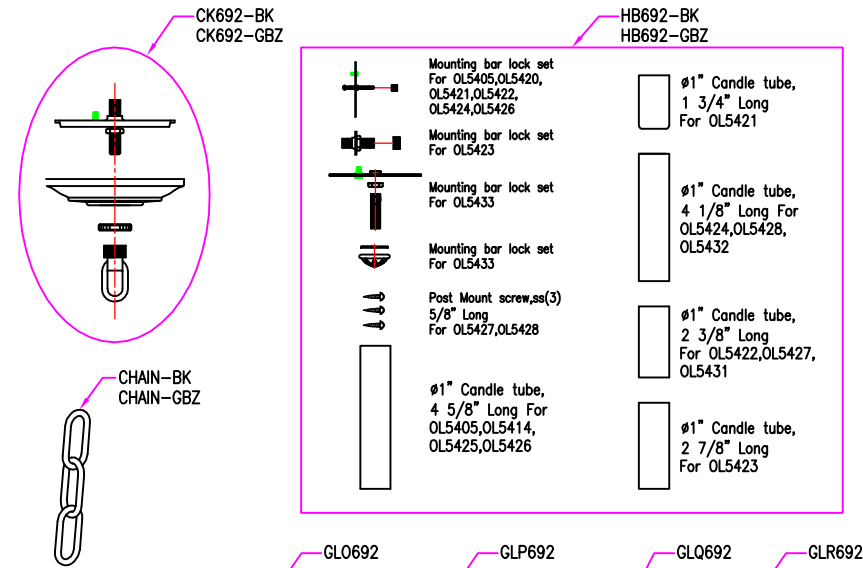

# Cotswold Lane Collection (M692) Replacement Parts

All New Replacement Parts:

Part Number	Description	Used On
CK692-XXX	Canopy Kit,Including Canopy,Mtg bar,Hex nut,RTN and Screw collar set	OL5431,OL5432,OL5414,OL5425
HB692-XXX	Hardware bag,For Cotswold Lane Collection	For Cotswold Lane Collection
GLA692	Glass panle,W 1" E 5/8" with 5 3/4" height,T=3.0mm,Clear less seeded	OL5420
GLB692	Glass panle,W 3 1/2" E 2 1/4" with 5 3/4" height,T=3.0mm,Clear less seeded	OL5420
GLC692	Glass panle,W 1 3/8" E 3/4" with 7 1/8" height,T=3.0mm,Clear less seeded	OL5421
GLD692	Glass panle,W 4 3/8" E 2 5/8" with 7 1/8" height,T=3.0mm,Clear less seeded	OL5421
GLE692	Glass panle,W 1 3/4" E 7/8" with 8 3/8" height,T=3.0mm,Clear less seeded	OL5422,OL5427,OL5431
GLF692	Glass panle,W 5 1/4" E 3 1/4" with 8 3/8" height,T=3.0mm,Clear less seeded	OL5422,OL5427,OL5431
GLG692	Glass panle,W 1 1/4" E 1 1/8" with 8 1/4" height,T=3.0mm,Clear less seeded	OL5423
GLH692	Glass panle,W 5 5/8" E 3" with 8 1/4" height,T=3.0mm,Clear less seeded	OL5423
GLI692	Glass panle,W 4" E 2 5/8" with 8 1/4" height,T=3.0mm,Clear less seeded	OL5423
GLJ692	Glass panle,W 2 1/4" E 1 1/4" with 10 1/2" height,T=3.0mm,Clear less seeded	OL5424,OL5428,OL5432
GLK692	Glass panle,W 6 5/8" E 4" with 10 1/2" height,T=3.0mm,Clear less seeded	OL5424,OL5428,OL5432
GLL692	Glass panle,W 2 1/4" with 3 5/8" height,T=3.0mm,Clear less seeded	OL5433
GLM692	Glass panle,W 6 5/8" E 4" with 3 5/8" height,T=3.0mm,Clear less seeded	OL5433
GLN692	Glass panle,W 10" SQ,T=3.0mm,Clear less seeded	OL5433
GLO692	Glass panle,W 7 5/8" E 4 3/4" with 13 3/8" height,T=4.0mm,Clear less seeded	OL5425,OL5426
GLP692	Glass panle,W 2 1/2" E 1 1/2" with 13 3/8" height,T=4.0mm,Clear less seeded	OL5425,OL5426
GLQ692	Glass panle,W 7 5/8" E 4 3/4" with 13 3/8" height,T=4.0mm,Clear with bevel	OL5405,OL5414
GLR692	Glass panle,W 2 1/2" E 1 1/2" with 13 3/8" height,T=4.0mm,Clear with bevel	OL5405,OL5414
CHAIN-XXX	Regular chain, 3FT	OL5431,OL5432,OL5414,OL5425