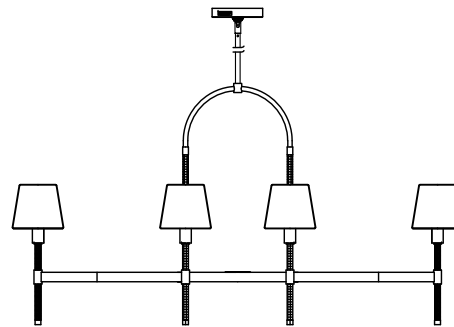

# Katie Collection (0054) Replacement Parts

LC1006-TWB  
LC1006-PN

LC1018-TWB  
LC1018-PN

LC1028-TWB  
LC1028-PN

LT1021-TWB1  
LT1021-PN1

LT1031-TWB1  
LT1031-PN1

LF1002-TWB  
LF1002-PN

LW1011-TWB  
LW1011-PN

# Katie Collection (0054) Replacement Parts

All New Replacement Parts:

CKA0054-XXX	Canopy Kit,Including canopy assembly,Mtg plate,RTN,hex nut	LP1031,LP1024,LC1006,LC1018
CKB0054-XXX	Canopy Kit, Including Canopy,Mtg bar,RTN,Hex nut and Screw collar set	LC1028
HB0054-XXX	Hardwares Bag, For Katie collection	For Katie collection
SHA0054	White linen fabric shade,(Ø4 + Ø5-1/2"),H4-3/4"	LC1006,LC1018,LC1028,LW1011,LW1022
SHB0054-XXX	White linen shade,(Ø13" + Ø17"),H11-3/4"	LT1021
SHC0054-XXX	White linen shade,(Ø14" + Ø16),H7",Learther strip	LF1002
SHD0054-XXX	White linen shade,(Ø22" + Ø26),H14",Learther strip	LP1024
SHE0054-XXX	White linen fabric shade,(Ø9-3/4 + Ø12-1/4"),H12-3/4",Learther strip	LP1031
SHF0054-XXX	White linen shade,(Ø15-3/4 + Ø20"),H13"	LT1031
CHAIN-SQ-XXX	Square chain, 3FT	LC1006,LC1018,LP1024,LP1031
STEMKIT-12-XXX	Accessory steel stem kit including Ø1/2" X 12"(3pcs) & Ø1/2" X 6"(1pc)	LC1028
GLA0054	Glass diffuser, Ø15-3/8"	LF1002
GLB0054	Glass diffuser, Ø9"	LP1031
GLC0054	Glass diffuser, Ø11-3/4",White Silk Screen	LP1031
GLD0054	Glass diffuser, Ø21-1/2"	LP1024
GLE0054	Glass diffuser, Ø25-3/8"	LP1024
HARP8.5-XXX	Harp,H8-1/2"	LT1021
HARP11-XXX	Harp,H11"	LT1031
HAA0054-XXX	Hanging Arm, short	LC1006
HAB0054-XXX	Hanging Arm, long	LC1018

# Katie Collection (0054) Replacement Parts

HB0054-TWB  
HB0054-PN

	Quick link For LC1006,LP1023 LP1031,LC1018
	Finial Assembly For LP1031,LP1023
	Shade Lock Screw For LP1031,LP1023
	Bottom Finial Ø1/2" * H2" For LC1006,LC1028,LC1018
	Mounting bar lock set For LF1002
	Allen & Allen screw For LW1011,LW1022
	Mounting bar lock set For LW1011,LW1022
	Switch Knob For LT1021,LT1031
	Top Finial For LT1021,LT1031
	Bottom Finial Assembly For LP1031
	Bottom Finial Assembly For LP1024