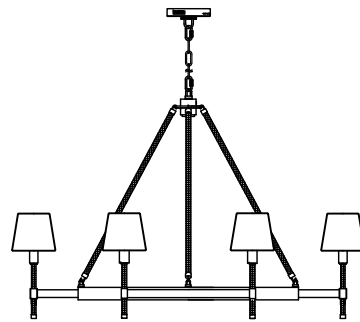

# Katie Collection (0054) Replacement Parts

LC1006-TWB  
LC1006-PN

LC1018-TWB  
LC1018-PN

LC1028-TWB  
LC1028-PN

LT1021-TWB1  
LT1021-PN1

LT1031-TWB1  
LT1031-PN1

LF1002-TWB  
LF1002-PN

LW1011-TWB  
LW1011-PN

LW1022-TWB  
LW1022-PN

LP1031-TWB1  
LP1031-PN1

LP1024-TWB  
LP1024-PN

# Katie Collection (0054) Replacement Parts

All New Replacement Parts:

CKA0054-XXX	Canopy Kit,Including canopy assembly,Mtg plate,RTN,hex nut	LP1031,LP1024,LC1006,LC1018
CKB0054-XXX	Canopy Kit, Including Canopy,Mtg bar,RTN,Hex nut and Screw collar set	LC1028
HB0054-XXX	Hardwares Bag, For Katie collection	For Katie collection
SHA0054	White linen fabric shade,(Ø4 + Ø5-1/2"),H4-3/4"	LC1006,LC1018,LC1028,LW1011,LW1022
SHB0054-XXX	White linen shade,(Ø13" + Ø17"),H11-3/4"	LT1021
SHC0054-XXX	White linen shade,(Ø14" + Ø16),H7",Learther strip	LF1002
SHD0054-XXX	White linen shade,(Ø22" + Ø26),H14",Learther strip	LP1024
SHE0054-XXX	White linen fabric shade,(Ø9-3/4 + Ø12-1/4"),H12-3/4",Learther strip	LP1031
SHF0054-XXX	White linen shade,(Ø15-3/4 + Ø20"),H13"	LT1031
CHAIN-SQ-XXX	Square chain, 3FT	LC1006,LC1018,LP1024,LP1031
STEMKIT-12-XXX	Accessory steel stem kit including Ø1/2" X 12"(3pcs) & Ø1/2" X 6"(1pc)	LC1028
GLA0054	Glass diffuser, Ø15-3/8"	LF1002
GLB0054	Glass diffuser, Ø9"	LP1031
GLC0054	Glass diffuser, Ø11-3/4",White Silk Screen	LP1031
GLD0054	Glass diffuser, Ø21-1/2"	LP1024
GLE0054	Glass diffuser, Ø25-3/8"	LP1024
HARP8.5-XXX	Harp,H8-1/2"	LT1021
HARP11-XXX	Harp,H11"	LT1031
HAA0054-XXX	Hanging Arm, short	LC1006
HAB0054-XXX	Hanging Arm, long	LC1018