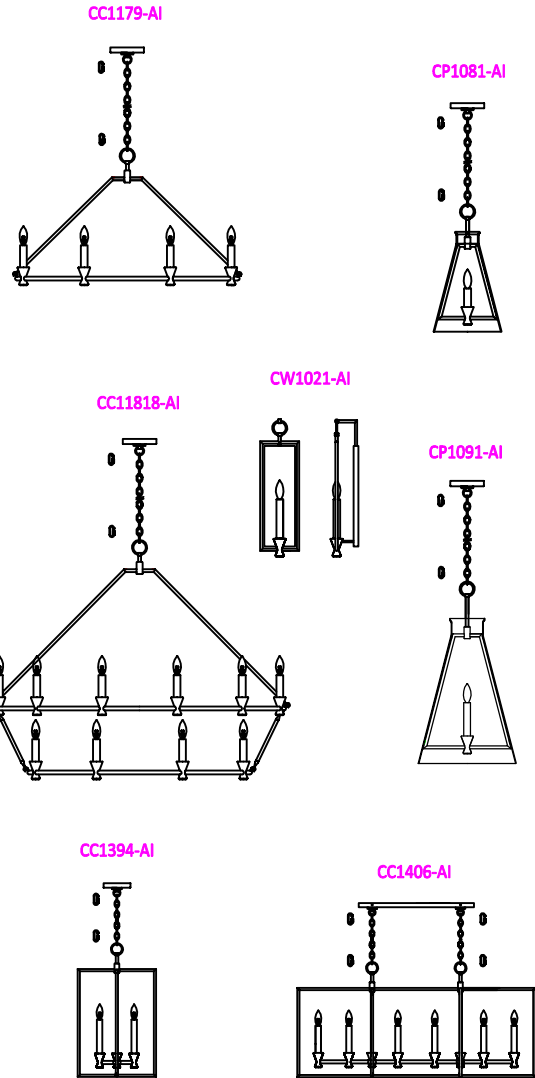

Keystone Collection (0036) Replacement Parts

Part Number	Description	Used On
CK0036-AI	Canopy Kit, Including Canopy, Mtg bar,RTN,Hex nut, Loop and Screw collar set	CC1179,CC11818,CP1081,CP1091,CC1394
PB0036-AI	Parts Bag, for Keystone collection	For Keystone collection
UHAA-AI	Upper Hanging Arm (long)	CC11818
UHAB-AI	Upper Hanging Arm (short)	CC1179
BHA-AI	Bottom hanging arm	CC11818
GLA0036	Glass,(#4"+#11"),16-1/4" Height,Clear	CP1081
GLB0036	Glass,(#5-3/4"+#16"),23-5/8" Height,Clear	CP1091
CHAIN1-AI	Standard chain,3FT	CC1394,CC1406
CKA0036-AI	Canopy assembly with canopy loops, which included this part and pipes, hex nuts, lock washer and other parts in the assembly	CC1406

Part number & detail:

GENERATION LIGHTING