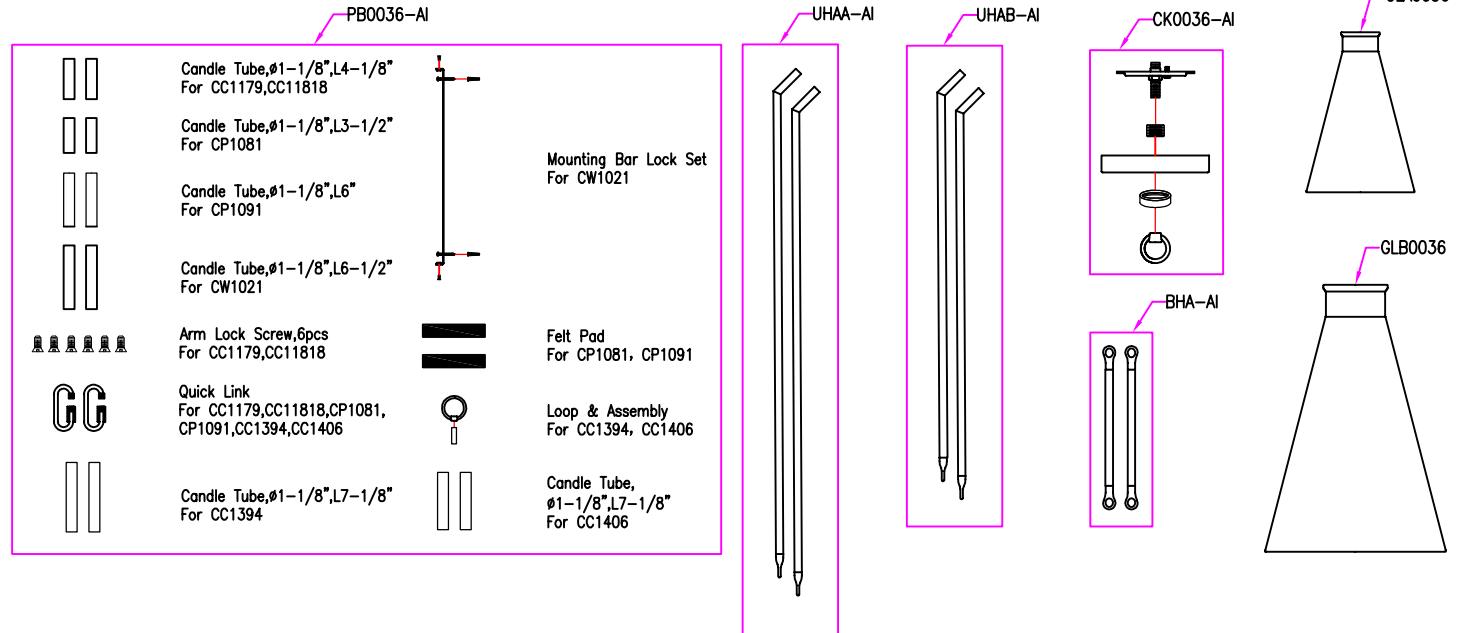

Keystone Collection (0036) Replacement Parts

Part Number	Description	Used On
CK0036-AI	Canopy Kit, Including Canopy, Mtg bar,RTN,Hex nut, Loop and Screw collar set	CC1179,CC11818,CP1081,CP1091,CC1394
PB0036-AI	Parts Bag, for Keystone collection	For Keystone collection
UHAA-AI	Upper Hanging Arm (long)	CC11818
UHAB-AI	Upper Hanging Arm (short)	CC1179
BHA-AI	Bottom hanging arm	CC11818
GLA0036	Glass,(#4"+#11"),16-1/4" Height,Clear	CP1081
GLB0036	Glass,(#5-3/4"+#16"),23-5/8" Height,Clear	CP1091
CHAIN1-AI	Standard chain,3FT	CC1394,CC1406
CKA0036-AI	Canopy assembly with canopy loops, which included this part and pipes, hex nuts, lock washer and other parts in the assembly	CC1406

Part number & detail:

GENERATION LIGHTING