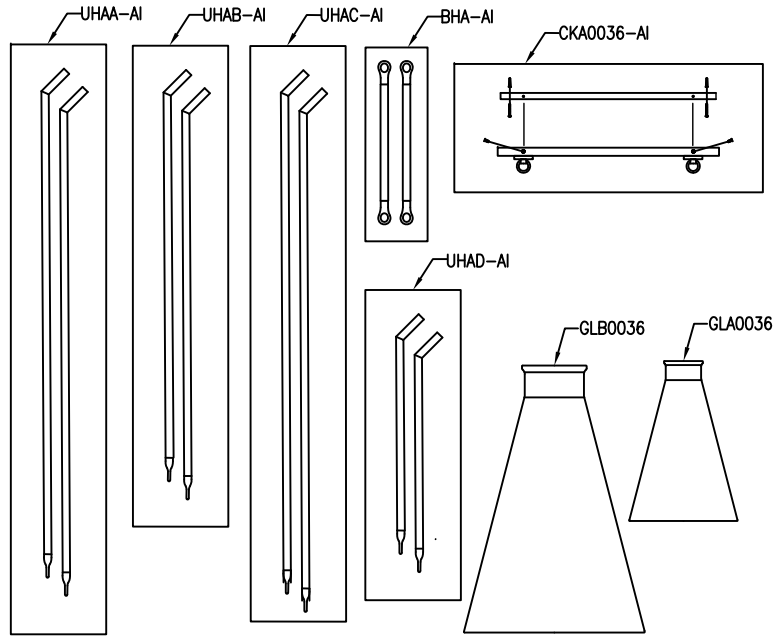

## Part number & detail:

**HB0036-AI**

Candle Tube, #1-1/8", L4-1/8"  
For CC1179, CC11818, CC1208, CC1196

Candle Tube, #1-1/8", L3-1/2"  
For CP1081

Candle Tube, #1-1/8", L6"  
For CP1091

Candle Tube, #1-1/8", L6-1/2"  
For CW1021

Arm Lock Screw, 6pcs  
For CC1179, CC11818

Quick Link  
For CC1179, CC11818, CP1081, CP1091, CC1394, CC1406, CC1208, CC1196

Candle Tube, #1-1/8", L7-1/8"  
For CC1394

Candle Tube, #1-1/8", L5-3/4"  
For CC1406

Mounting Bar Lock Set  
For CW1021

Felt Pad  
For CP1081. CP1091

Loop & Assembly  
No thread,  
For CC1394

Loop & Assembly  
With thread, 1/8 I.P.  
For CC1406

**GENERATION LIGHTING**