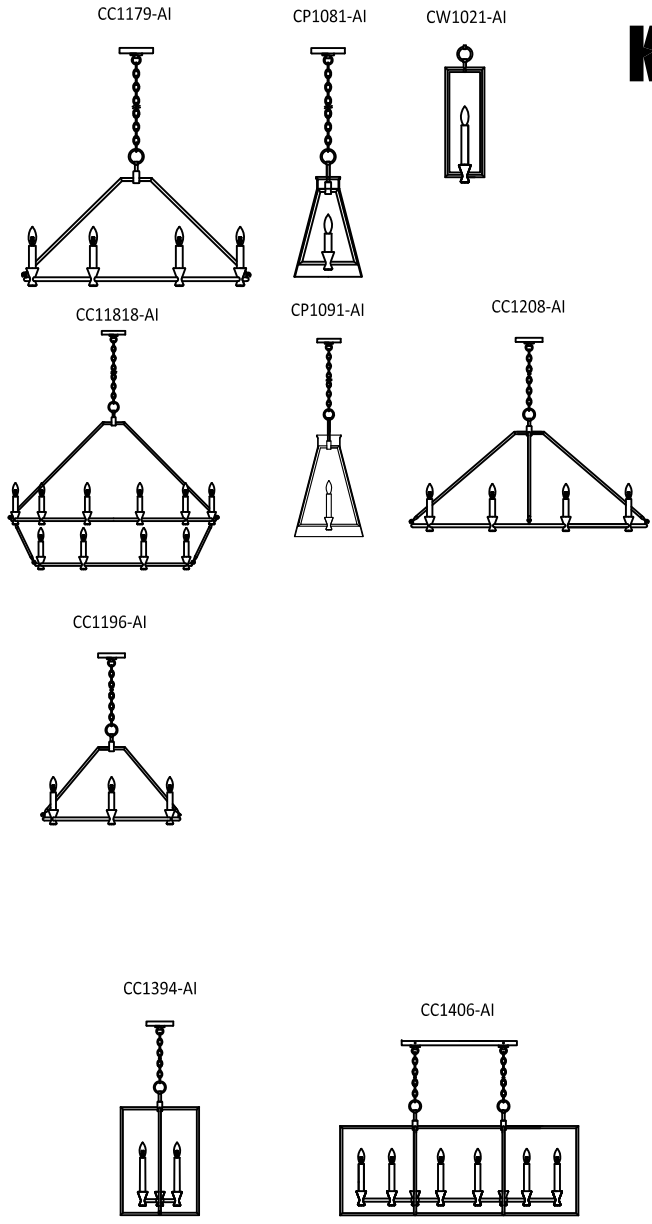

# Keystone Collection (0036) Replacement Parts

Part Number	Description	Used On
CK0036-AI	Canopy Kit, Including Canopy, Mtg bar,RTN,Hex nut, Loop and Screw collar set	CC1179,CC11818,CP1081,CP1091,CC1394. CC1196,CC1208
HB0036-AI	Hardware Bag, for Keystone collection	For Keystone collection
UHAA-AI	Upper Hanging Arm (long)	CC11818
UHAB-AI	Upper Hanging Arm (short)	CC1179
UHAC-AI	Upper Hanging Arm (long)	CC1208
UHAD-AI	Upper Hanging Arm (shortest)	CC1196
BHA-AI	Bottom hanging arm	CC11818
GLA0036	Glass,(#4"+#11"),16-1/4" Height,Clear	CP1081
GLB0036	Glass,(#5-3/4"+#16"),23-5/8" Height,Clear	CP1091
CHAIN1-HD-AI	Oval Chain, #5mm	CC1394,CC1406,CC1179,CP1081,CP1091,CC11818. CC1208, CC1196
CKA0036-AI	Canopy Kit, Including Canopy, Mtg bar,RTN,Hex nut, Loop and Screw collar set	CC1406

## Part number & detail:

**HB0036-AI**

Candle Tube, #1-1/8", L4-1/8"  
For CC1179, CC11818, CC1208, CC1196

Candle Tube, #1-1/8", L3-1/2"  
For CP1081

Candle Tube, #1-1/8", L6"  
For CP1091

Candle Tube, #1-1/8", L6-1/2"  
For CW1021

Arm Lock Screw, 6pcs  
For CC1179, CC11818

Quick Link  
For CC1179, CC11818, CP1081, CP1091, CC1394, CC1406, CC1208, CC1196

Candle Tube, #1-1/8", L7-1/8"  
For CC1394

Candle Tube, #1-1/8", L5-3/4"  
For CC1406

Mounting Bar Lock Set  
For CW1021

Felt Pad  
For CP1081. CP1091

Loop & Assembly  
No thread,  
For CC1394

Loop & Assembly  
With thread, 1/8 I.P.  
For CC1406

**GENERATION LIGHTING**