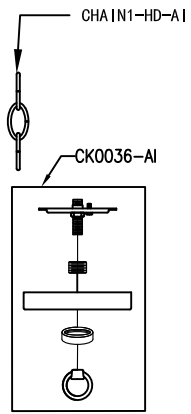

# Keystone Collection (0036) Replacement Parts

Part Number	Description	Used On
CK0036-AI	Canopy Kit, Including Canopy, Mtg bar,RTN,Hex nut, Loop and Screw collar set	CC1179,CC11818,CP1081,CP1091,CC1394. CC1196,CC1208
HB0036-AI	Hardware Bag, for Keystone collection	For Keystone collection
UHAA-AI	Upper Hanging Arm (long)	CC11818
UHAB-AI	Upper Hanging Arm (short)	CC1179
UHAC-AI	Upper Hanging Arm (long)	CC1208
UHAD-AI	Upper Hanging Arm (shortest)	CC1196
BHA-AI	Bottom hanging arm	CC11818
GLA0036	Glass,(#4"+#11"),16-1/4" Height,Clear	CP1081
GLB0036	Glass,(#5-3/4"+#16"),23-5/8" Height,Clear	CP1091
CHAIN1-HD-AI	Oval Chain, #5mm	CC1394,CC1406,CC1179,CP1081,CP1091,CC11818. CC1208, CC1196
CKA0036-AI	Canopy Kit, Including Canopy, Mtg bar,RTN,Hex nut, Loop and Screw collar set	CC1406

## Part number & detail:

**HB0036-AI**

Candle Tube, #1-1/8", L4-1/8"  
For CC1179, CC11818, CC1208, CC1196

Candle Tube, #1-1/8", L3-1/2"  
For CP1081

Candle Tube, #1-1/8", L6"  
For CP1091

Candle Tube, #1-1/8", L6-1/2"  
For CW1021

Arm Lock Screw, 6pcs  
For CC1179, CC11818

Quick Link  
For CC1179, CC11818, CP1081, CP1091, CC1394, CC1406, CC1208, CC1196

Candle Tube, #1-1/8", L7-1/8"  
For CC1394

Candle Tube, #1-1/8", L5-3/4"  
For CC1406

Mounting Bar Lock Set  
For CW1021

Felt Pad  
For CP1081. CP1091

Loop & Assembly  
No thread,  
For CC1394

Loop & Assembly  
With thread, 1/8 I.P.  
For CC1406

**GENERATION LIGHTING**