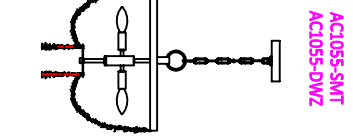

# Leon Collection (0058) Replacement Parts

AC1066-SMT  
AC1066-DWZ

AC1078-SMT  
AC1078-DWZ

AF1164-SMT  
AF1164-DWZ

AW1091-SMT  
AW1091-DWZ

Part Number	Description	Used On
CK0058-XXX	Canopy Kit: includes canopy, U-Channel Mig bar, RTN, hex nut(2), screw collar set	AC1055,AC1066,AC1078
HB0058-XXX	Hardware Bag, for Leon collection	For Leon collection
CHAN-SQ-XXX	Square chain, 3FT	AC1055,AC1066,AC1078
CCA0058	Upper Rock Crystal Strand(1)	AC1055
CCB0058	Lower Rock Crystal Strand(1)	AC1055
CCC0058	Rock Crystal Strand(1)	AC1066
CCD0058	Rock Crystal Strand(1)	AC1078
CCE0058	Upper Rock Crystal Strand(1)	AF1164
CCF0058	Lower Rock Crystal Strand(1)	AF1164