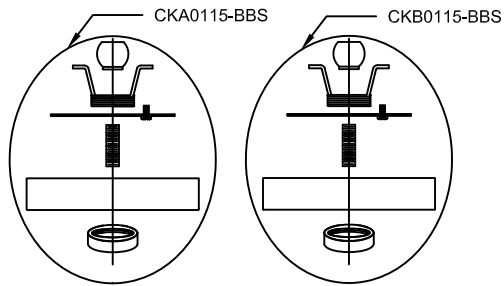

KSC10124-BBSMG  
KSC10124-BBSCG

KSP1031-BBSMG  
KSP1031-BBSCG

KSP1021-BBSMG  
KSP1021-BBSCG

# Londyn Collection (0115) Replacement Parts

All New Replacement Parts:

CKA0115-BBS	Canopy Kit includes canopy,Mtg bar,screw collar set,sleeve & half ball	KSC10212,KSP1021,KSP1031
HB0115-XXX	Hardware Bag, for Londyn collection	for Londyn collection
GLA0115	New Milk Glass, Ø3-1/2" * H3"	KSW1022,KSW1034,KSV1006
GLB0115	New Milk Glass, Ø4-5/8" * H4"	KSW1022,KSW1034,KSV1006,KSF1036,KSC10124,KSC10018,KSC10212
GLC0115	New Clear Glass, Ø6" * H5"	KSF1036,KSC10124,KSC10018,KSC10212
GLD0115	New Milk Glass, Ø6" * H5"	KSF1036,KSC10124,KSC10018,KSC10212
GLE0115	New Clear Glass, Ø4-5/8" * H4"	KSF1036,KSC10124,KSC10018,KSC10212
GLF0115	New Milk Glass, Ø16" * H12-1/4"	KSP1021-BBSMG
GLG0115	New Clear Glass, Ø16" * H12-1/4"	KSP1021-BBSCG
GLH0115	New Milk Glass, Ø8" * H3"	KSP1021-BBSMG
GLI0115	New Clear Glass,Ø8" * H3"	KSP1021-BBSCG
GLJ0115	New Milk Glass, Ø7" * H3-1/2"	KSP1031-BBSMG
GLK0115	New Clear Glass, Ø7" * H3-1/2"	KSP1031-BBSCG
GLL0115	New Milk Glass, Ø9" * H12"	KSP1031-BBSMG
GLM0115	New Clear Glass, Ø9" * H12"	KSP1031-BBSCG
STEMKIT-12-BBS	Accessory stem kit including Ø1/2" X 12"(3pcs) & Ø1/2" X 6"(1pc)	KSC10212,KSP1021,KSP1031
STEMKIT-58-BBS	Accessory stem kit including Ø5/8" X 12"(3pcs) & Ø5/8" X 6"(1pc)	KSC10018,KSC10124
HBA0115-WHITE	Hardware Bag, for Londyn collection	for Londyn collection
HBB0115-BBS	Hardware Bag, for Londyn collection	for Londyn collection
CKB0115-BBS	Canopy Kit includes canopy,Mtg bar,screw collar set,sleeve & half ball	KSC10124,KSC10018