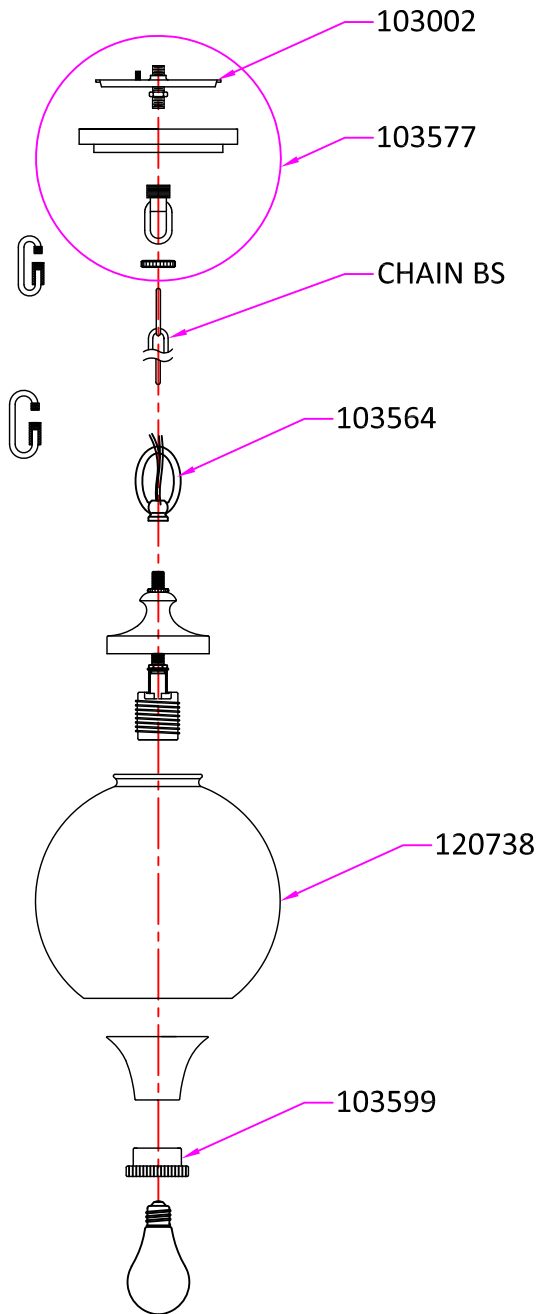

Replacement Parts

P1307BS

Qty.	Part #	Description
	103002	U Channel Strap 1/8IP
	103564	AL.Fixture Loop BS
	103577	Canopy Kit BS P1307/P1308/P1317/P1318
	103599	Counter Ring Plating Nickel
	120738	Glass P1307
	CHAIN BS	Chand Chain (Regular-3FT LGT)