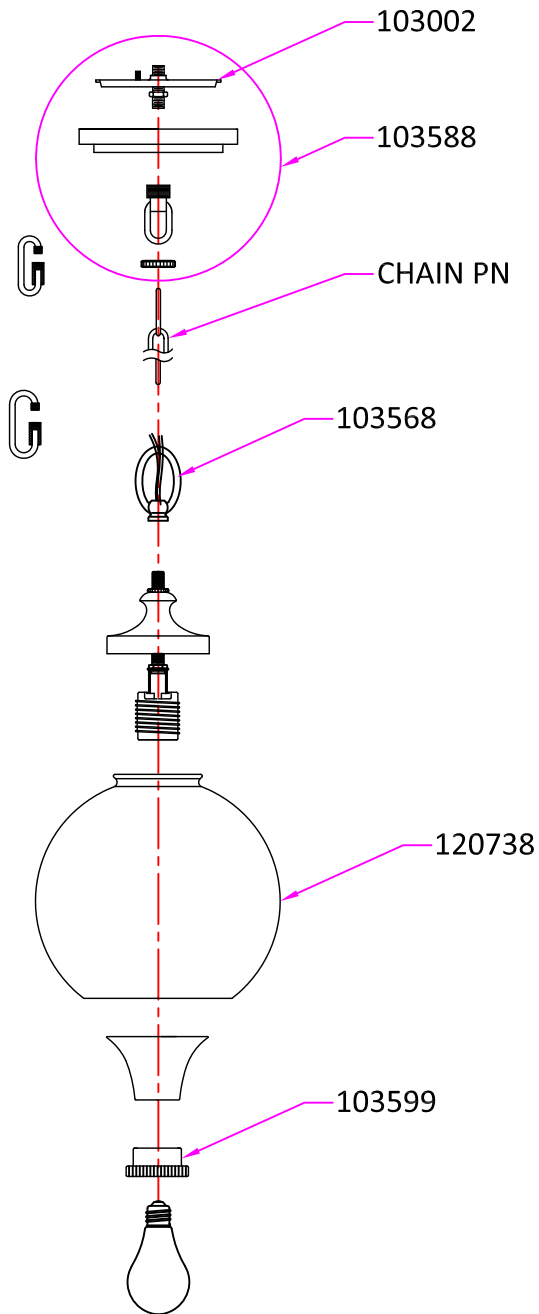

Replacement Parts

P1307PN

Qty.	Part #	Description
	103002	U Channel Strap 1/8IP
	103568	AL. Fixture Loop PN
	103588	Canopy Kit PN P1307/P1308/P1317/P1318
	103599	Counter Ring Plating Nickel
	120738	Glass P1307
	CHAIN PN	Chand Chain (Regular-3FT LGT)