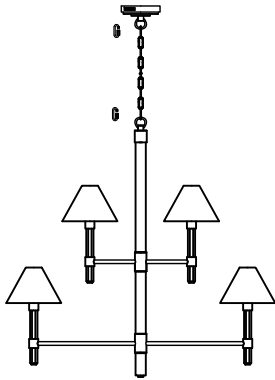

Robert Collection (0051) Replacement Parts

LC1069-TWB
LC1069-PN

LC1076-TWB
LC1076-PN

LC1083-TWB
LC1083-PN

LT1041-TWB1
LT1041-PN1

LT1051-TWB1
LT1051-PN1

LT1061-TWB1
LT1061-PN1

LV1032-TWB
LV1032-PN

LV1043-TWB
LV1043-PN

LW1041-TWB
LW1041-PN

Robert Collection (0051) Replacement Parts

All New Replacement Parts:

CK0051-XXX	Canopy Kit, Including canopy assembly, Mtg plate, RTN, hex nut(2), loop	LC1069, LC1076, LC1083
HB0051-XXX	Hardwares Bag, For Robert collection	For Robert collection
SHA0051-XXX	White paper shade, (Ø2-1/8" + Ø7-1/2"), H5-1/2"	LC1069, LC1076, LC1083, LW1041, LV1032, LV1043
SHB0051-XXX	White paper shade, (Ø4-1/2" + Ø18), H11-1/2"	Lt1041
SHC0051-XXX	White paper shade, (Ø7" + Ø22), H13"	Lt1051
CHAIN-SQ-XXX	Square chain, 3FT	LC1069, LC1076, LC1083