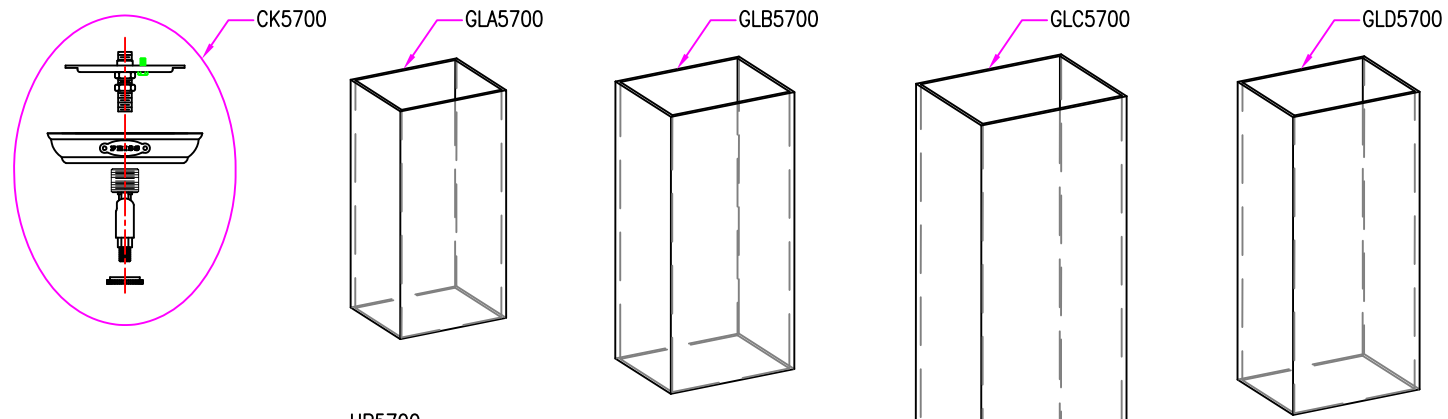

Roscoe Collection (MF5700) Replacement Parts

OL12900TXB

OL12901TXB

OL12902TXB

OL12909TXB

OL12907TXB

All New Replacement Parts:

Part Number	Description	Used On
CK5700	Canopy kit, including Canopy(ø5 1/8"), Mtg bar(1/8-I.P.), hex nut(2), RTN, swivel, screw collar set	OL12909TXB
GLA5700	Etched glass shade, W 3 3/8" * L 4" * H 8 1/8"	OL12900TXB
GLB5700	Etched glass shade, W 3 3/4" * L 4 3/4" * H 9 3/4"	OL12901TXB,OL12909TXB
GLC5700	Etched glass shade, W 4 3/8" * L 5 1/2" * H 14 1/4"	OL12902TXB
GLD5700	Etched glass shade, W 3 3/4" * L 4 3/4" * H 10 1/2"	OL12907TXB
HB5700	Hardware bag, including bottom lock screw(4), mouting plate screw(4), wood screw(3)	For MF5700 collection

Part number & detail:

- HB5700
- ⌘⌘⌘⌘ Bottom lock screw, 8/32" L8mm
For collection
 - ⌘⌘⌘⌘ Mounting plate screw, 8/32" L15mm
For OL12900,OL12901,OL12902
 - ⌘ #4 L15mm post wood screw, SS
For OL12907TXB