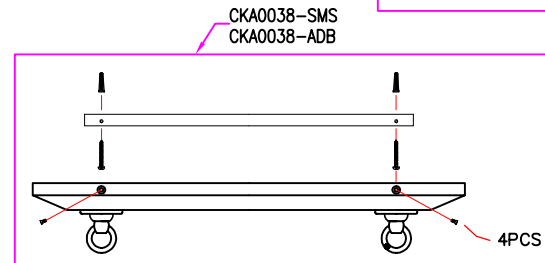

CV1001-SMS
CV1001-ADB

CV1002-SMS
CV1002-ADB

CV1003-SMS
CV1003-ADB

Part Number	Description	Used On
CK0038-XXX	Canopy Kit, including canopy, loop, mounting plate, screw	CC1084,CC1094,CC1104,CC1114,CP1101,CP1112
HB0038-XXX	Hardwares Bag, for Stonington collection	For Stonington collection
CHAIN1-XXX	Standard chain,3FT	CC1084,CC1094,CC1104,CC1114,CC1216,CP1101,CP1112
CKA0038-XXX	Canopy assembly with canopy loops, which included this part and pipes, hex nuts, lock washer and other parts in the assembly	CC1216
GLA0038	Glass Panel,ø11",Silk Screen,Clear outside	CP1101
GLB0038	Glass Panel,ø18-3/4",Silk Screen,Clear outside	CP1112

Part number & detail:

HB0038-SMS
HB0038-ADB

	Candle Tube,ø7/8",L4-3/4" For CC1084		Loop For CC1084,CP1101,CP1112
	Candle Tube,ø7/8",L8-1/8" For CC1094		Loop and Ball cap(Sø50mm) assembly, For CC1094
	Candle Tube,ø7/8",L11-1/8" For CC1104		Loop and Ball cap(Sø70mm) assembly, For CC1104,CC1114,CC1216
	Candle Tube,ø7/8",L4-7/8" For CC1114		Hex nut, 4pcs For CC1104,CC1114,CC11216
	Quick Link For CC1084,CC1094,CC1104, CC1114,CC1216,CP1101,CP1112		Allen screw wrench &Allen screw for CC1104,CC1114,CC1216
	Candle Tube,ø7/8",L6" For CC1216		Bottom Finial Assembly, For CP1101,CP1112