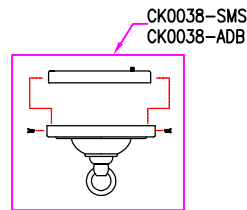

CV1001-SMS
CV1001-ADB

CV1002-SMS
CV1002-ADB

CV1003-SMS
CV1003-ADB

Part Number	Description	Used On
CK0038-XXX	Canopy Kit, including canopy, loop, mounting plate, screw	CC1084,CC1094,CC1104,CC1114,CP1101,CP1112
HB0038-XXX	Hardwares Bag, for Stonington collection	For Stonington collection
CHAIN1-XXX	Standard chain,3FT	CC1084,CC1094,CC1104,CC1114,CC1216,CP1101,CP1112
CKA0038-XXX	Canopy assembly with canopy loops, which included this part and pipes, hex nuts, lock washer and other parts in the assembly	CC1216
GLA0038	Glass Panel,ø11",Silk Screen,Clear outside	CP1101
GLB0038	Glass Panel,ø18-3/4",Silk Screen,Clear outside	CP1112

Part number & detail:

HB0038-SMS
HB0038-ADB

	Candle Tube,ø7/8",L4-3/4" For CC1084		Loop For CC1084,CP1101,CP1112
	Candle Tube,ø7/8",L8-1/8" For CC1094		Loop and Ball cap(Sø50mm) assembly, For CC1094
	Candle Tube,ø7/8",L11-1/8" For CC1104		Loop and Ball cap(Sø70mm) assembly, For CC1104,CC1114,CC1216
	Candle Tube,ø7/8",L4-7/8" For CC1114		Hex nut, 4pcs For CC1104,CC1114,CC11216
	Quick Link For CC1084,CC1094,CC1104, CC1114,CC1216,CP1101,CP1112		Allen screw wrench &Allen screw for CC1104,CC1114,CC1216
	Candle Tube,ø7/8",L6" For CC1216		Bottom Finial Assembly, For CP1101,CP1112