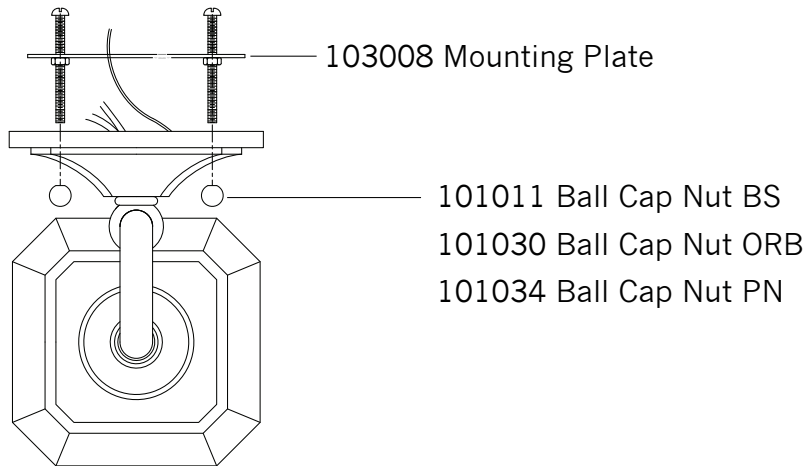

# Replacement Parts For **VS19702** 12/2011

120635 Glass BS  
120654 Glass ORB

103016 Counter Ring

Qty.	Part #	Description
	103016	Counter Ring
	120635	Glass BS
	120654	Glass ORB
	103008	Mounting Plate
	101011	Ball Cap Nut BS
	101030	Ball Cap Nut ORB
	101034	Ball Cap Nut PN