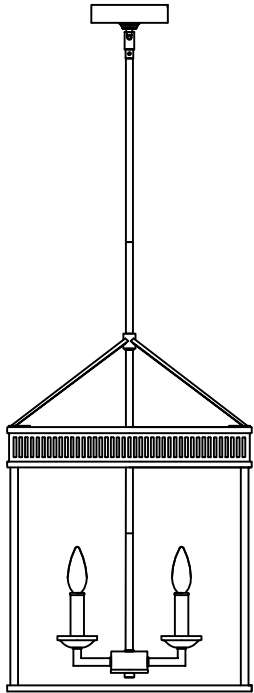

# Woodruff Collection (FSS18 115) Replacement Parts

F3275/4PN  
F3275/4ANBZ

F3276/8PN  
F3276/8ANBZ

F3277/8PN  
F3277/8ANBZ

F3278/6PN  
F3278/6ANBZ

P1480PN  
P1480ANBZ

WB1891PN  
WB1891ANBZ

WB1892PN  
WB1892ANBZ

# Woodruff Collection (FSS18 115) Replacement Parts

All New Replacement Parts:

Part Number	Description	Used On
CKA115-XXX	Canopy Kit,Including Canopy,U-channel Mtg bar,RTN,Hex nut(2),Washer(2),Screw collar set & swivel	F3275/4,F3276/6,F3277/8,P1480
CKB115-XXX	Canopy Kit, Including canopy,U-channel Mtg bar,RTN,Hex nut(4),Washer(4),Screw collar set,Final nut(2),Reinforcing plate & swivel(2)	F3278/6
HB115-XXX	Hardware bag, for Woodruff Collection	Woodruff Collection
STEMKIT-12-XXX	Accessory stem kit including $\phi 1/2"$ X 12"(3pcs) & $\phi 1/2"$ X 6"(1pc)	F3275/4,F3276/6,F3277/8,P1480,F3278/6