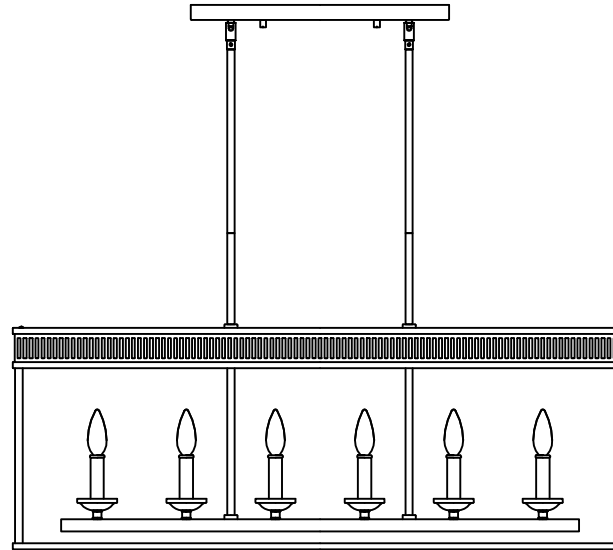

# Woodruff Collection (FSS18 115) Replacement Parts

F3275/4PN  
F3275/4ANBZ

F3276/8PN  
F3276/8ANBZ

F3277/8PN  
F3277/8ANBZ

F3278/6PN  
F3278/6ANBZ

P1480PN  
P1480ANBZ

WB1891PN  
WB1891ANBZ

WB1892PN  
WB1892ANBZ

# Woodruff Collection (FSS18 115) Replacement Parts

All New Replacement Parts:

Part Number	Description	Used On
CKA115-XXX	Canopy Kit,Including Canopy,U-channel Mtg bar,RTN,Hex nut(2),Washer(2),Screw collar set & swivel	F3275/4,F3276/6,F3277/8,P1480
CKB115-XXX	Canopy Kit, Including canopy,U-channel Mtg bar,RTN,Hex nut(4),Washer(4),Screw collar set,Final nut(2),Reinforcing plate & swivel(2)	F3278/6
HB115-XXX	Hardware bag, for Woodruff Collection	Woodruff Collection
STEMKIT-12-XXX	Accessory stem kit including $\phi 1/2"$ X 12"(3pcs) & $\phi 1/2"$ X 6"(1pc)	F3275/4,F3276/6,F3277/8,P1480,F3278/6