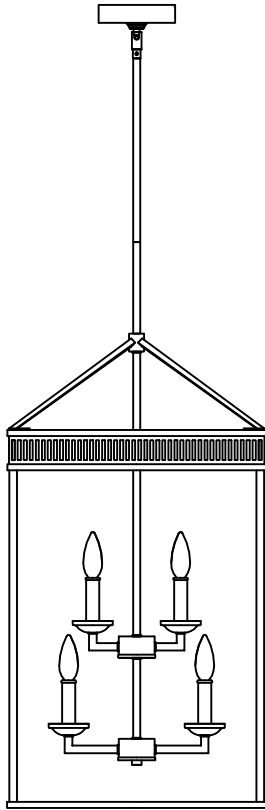

# Woodruff Collection (FSS18 115) Replacement Parts

F3275/4PN  
F3275/4ANBZ

F3276/8PN  
F3276/8ANBZ

F3277/8PN  
F3277/8ANBZ

F3278/6PN  
F3278/6ANBZ

P1480PN  
P1480ANBZ

WB1891PN  
WB1891ANBZ

WB1892PN  
WB1892ANBZ

FM521PN  
FM521ANBZ

# Woodruff Collection (FSS18 115) Replacement Parts

All New Replacement Parts:

Part Number	Description	Used On
CKA115-XXX	Canopy Kit,Including Canopy,U-channel Mtg bar,RTN,Hex nut(2),Washer(2),Screw collar set & swivel	F3275/4,F3276/6,F3277/8,P1480
CKB115-XXX	Canopy Kit, Including canopy,U-channel Mtg bar,RTN,Hex nut(4),Washer(4),Screw collar set,Final nut(2),Reinforcing plate & swivel(2)	F3278/6
HB115-XXX	Hardware bag, for Woodruff Collection	Woodruff Collection
STEMKIT-12-XXX	Accessory stem kit including $\phi 1/2"$ X 12"(3pcs) & $\phi 1/2"$ X 6"(1pc)	F3275/4,F3276/6,F3277/8,P1480,F3278/6