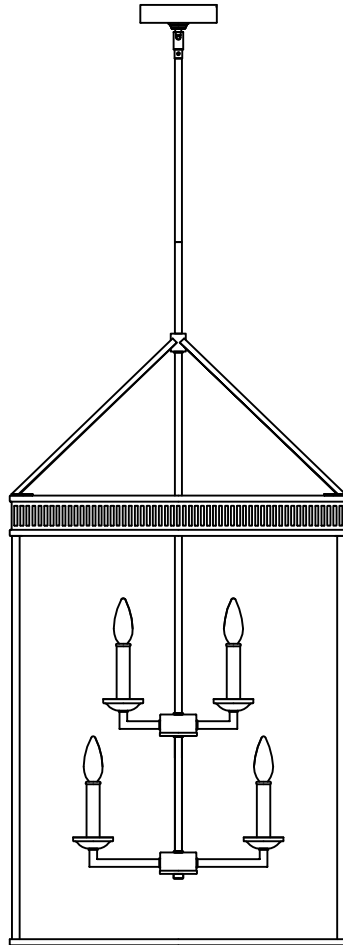

# Woodruff Collection (FSS18 115) Replacement Parts

F3275/4PN  
F3275/4ANBZ

F3276/8PN  
F3276/8ANBZ

F3277/8PN  
F3277/8ANBZ

F3278/6PN  
F3278/6ANBZ

P1480PN  
P1480ANBZ

WB1891PN  
WB1891ANBZ

WB1892PN  
WB1892ANBZ

# Woodruff Collection (FSS18 115) Replacement Parts

All New Replacement Parts:

Part Number	Description	Used On
CKA115-XXX	Canopy Kit,Including Canopy,U-channel Mtg bar,RTN,Hex nut(2),Washer(2),Screw collar set & swivel	F3275/4,F3276/6,F3277/8,P1480
CKB115-XXX	Canopy Kit, Including canopy,U-channel Mtg bar,RTN,Hex nut(4),Washer(4),Screw collar set,Final nut(2),Reinforcing plate & swivel(2)	F3278/6
HB115-XXX	Hardware bag, for Woodruff Collection	Woodruff Collection
STEMKIT-12-XXX	Accessory stem kit including $\phi 1/2"$ X 12"(3pcs) & $\phi 1/2"$ X 6"(1pc)	F3275/4,F3276/6,F3277/8,P1480,F3278/6