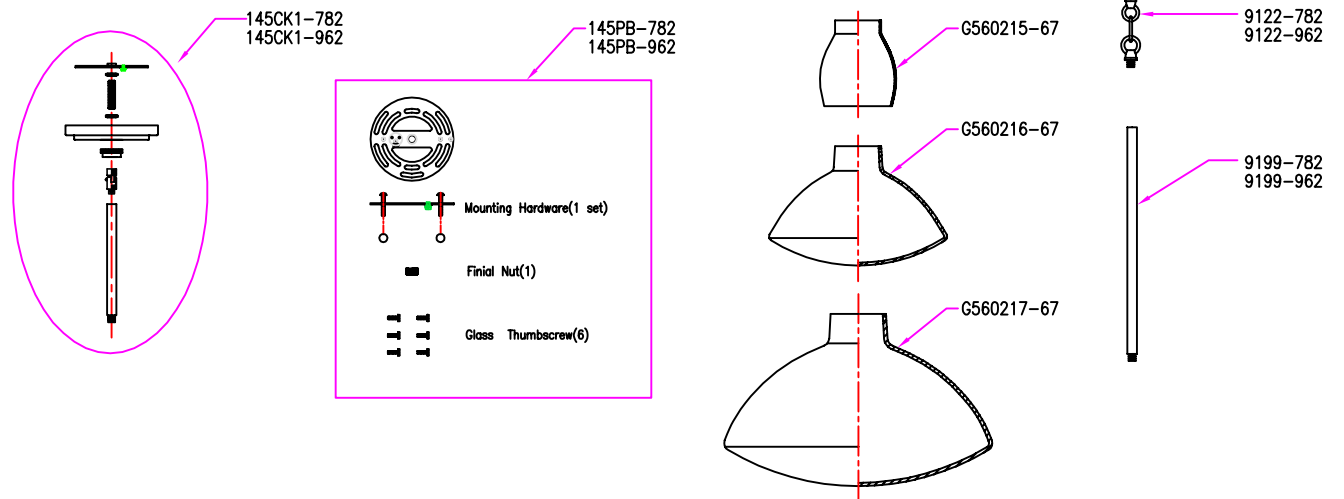

# Belton Collection (145) Replacement Parts

All New Replacement Parts:

Part Number	Description	Used On
145CK1-XXX	Canopy Kit, including canopy, mtg bar, RTN, hex nut(2), screw collar, swivel w RTN, & 6" stem w RTN	3114503,3114505,6114501,6514501,6614501,6614504,3214505,3214509(no swivel)
145PB-XXX	Parts bag includes glass mounting hardware(1 set), finial(1), thumbscrew(6)	For Belton collection
G560215-67	Glass $\phi 5-3/8" * H6-1/8"$	3114503, 3114505, 4114501, 4414502, 4414503, 4414504, 6114501, 6614504, 3214505, 3214509
G560216-67	Glass $\phi 12-5/8" * H8-3/8"$	6514501
G560217-67	Glass $\phi 15-7/8" * H10-1/8"$	6614501
9122-XXX	Link and Loop	3114503, 3114505, 6114501, 6614501, 6514501, 3214505, 3124509
9199-XXX	Accessory Stem 12"	3114503, 3114505, 6114501, 6514501, 6614501, 6614504, 3214505, 3124509

Part number & detail:

**GENERATION LIGHTING**