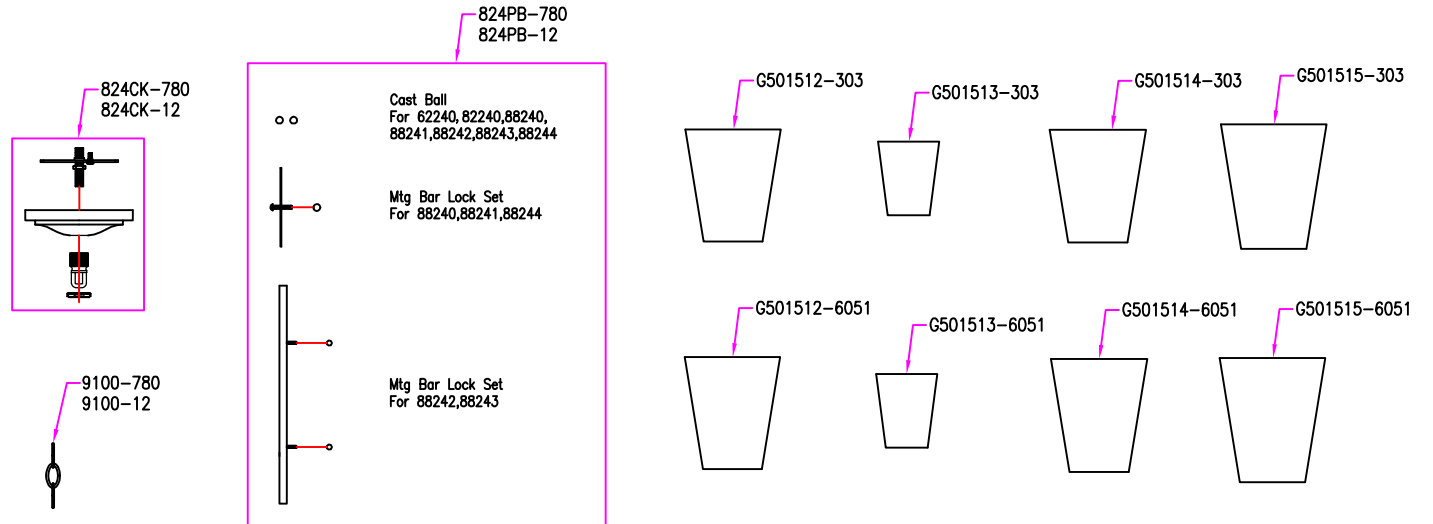

Cape May Collection (824) Replacement Parts

62240-780
62240-12

82240-780
82240-12

88241-780
88241-12

88244-780
88244-12

88240-780
88240-12

88242-780
88242-12

88243-780
88243-12

All New Replacement Parts:

Part Number	Description	Used On
824CK-XXX	Canopy Kit, Including Canopy,Mtg bar,RTN,Hex nut(2) & Screw collar	62240
824PB-XXX	Parts Bag,for Cape May collection	For Cape May collection
G501512-303	Opal Etched Glass,#5-11/32",H6"	88240-12
G501512-6051	Etched Hammer Amber Glass,#5-11/32",H6"	88240-780
G501513-303	Opal Etched Glass,#7",H8-3/8"	62240-12,88241-12
G501513-6051	Etched Hammer Amber Glass,#7",H8-3/8"	62240-780,88241-780
G501514-303	Opal Etched Glass,#8-1/2",H10-1/2"	88242-12,82240-12
G501514-6051	Etched Hammer Amber Glass,#8-1/2",H10-1/2"	88242-780,82240-780
G501515-303	Opal Etched Glass,#10-1/2",H12-19/32"	88243-12,88244-12
G501515-6051	Etched Hammer Amber Glass,#10-1/2",H12-19/32"	88243-780,88244-780
9100-XXX	Standard chain,6FT	62240

Part number & detail:

GENERATION LIGHTING