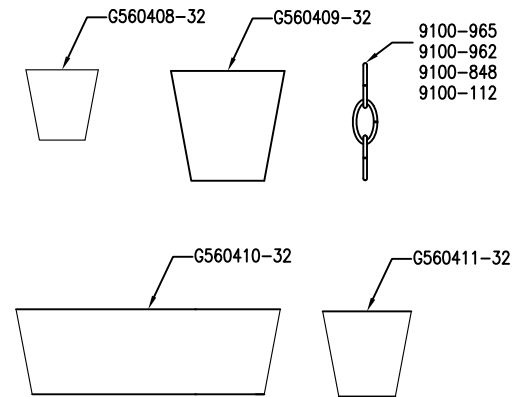

# Charleston Collection (910) Replacement Parts

All New Replacement Parts:

Part Number	Description	Used On
910CK1-XXX	Canopy Kit, including canopy, Mtg bar, RTN, hex nut(2), ring & screw collar	5191004,5291004
910CK2-XXX	Canopy Kit, including Special Mtg plate lock set,Screws,Finial nut(2),Canopy&Reinforcing plate,Links and Rings	6691004
910PB-XXX	Parts Bag,for Charleston collection	For Charleston collection
9100-XXX	Standard chain,6FT	5191004,5291004,6691004
G560408-32	Clear Glass,W(11-3/4" + 7-3/8"),H11-3/8"	5191004
G560409-32	Clear Glass,W(18-3/8" + 11-3/4"),H17-3/8"	5291004
G560410-32	Clear Glass,W(42-5/8" + 37-1/2"),H13-3/4"	6691004
G560411-32	Clear Glass,W(14-3/8" + 9-1/8"),H13-3/4"	6691004

5191004-965  
5191004-962  
5191004-848  
5191004-112

5291004-965  
5291004-962  
5291004-848  
5291004-112

6691004-965  
6691004-962  
6691004-848  
6691004-112

Part number & detail:

910CK1-965  
910CK1-962  
910CK1-848  
910CK1-112

910CK2-965  
910CK2-962  
910CK2-848  
910CK2-112

910PB-965  
910PB-962  
910PB-848  
910PB-112

**Key Link**  
For 5191004,  
52910004,6691004(2)

**Loop**  
For 5191004,  
52910004,6691004(2)

**Candle Tube**  
ø7/8",L2-25/32",  
For 5191004

**Candle Tube**  
ø7/8",L4-1/4",  
For 52910004

**Candle Tube**  
ø7/8",L4",  
For 6691004

**Candle Tube(cream)**  
ø7/8",L2-25/32",  
For 5191004

**Candle Tube(cream)**  
ø7/8",L4-1/4",  
For 52910004

**Candle Tube(cream)**  
ø7/8",L4",  
For 6691004