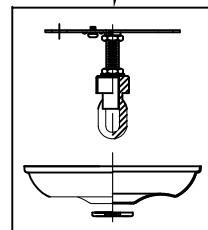

# Charleston Collection (910) Replacement Parts

All New Replacement Parts:

Part Number	Description	Used On
910CK1-XXX	Canopy Kit, including canopy, Mtg bar, RTN, hex nut(2), ring & screw collar	5191004,5291004
910CK2-XXX	Canopy Kit, including Special Mtg plate lock set,Screws,Finial nut(2),Canopy&Reinforcing plate,Links and Rings	6691004
910PB-XXX	Parts Bag,for Charleston collection	For Charleston collection
9100-XXX	Standard chain,6FT	5191004,5291004,6691004
G560408-32	Clear Glass,W(11-3/4" + 7-3/8"),H11-3/8"	5191004
G560409-32	Clear Glass,W(18-3/8" + 11-3/4"),H17-3/8"	5291004
G560410-32	Clear Glass,W(42-5/8" + 37-1/2"),H13-3/4"	6691004
G560411-32	Clear Glass,W(14-3/8" + 9-1/8"),H13-3/4"	6691004

5191004-965  
5191004-962  
5191004-848  
5191004-112

5291004-965  
5291004-962  
5291004-848  
5291004-112

6691004-965  
6691004-962  
6691004-848  
6691004-112

Part number & detail:

910CK1-965  
910CK1-962  
910CK1-848  
910CK1-112

910CK2-965  
910CK2-962  
910CK2-848  
910CK2-112

910PB-965  
910PB-962  
910PB-848  
910PB-112

**Key Link**  
For 5191004,  
52910004,6691004(2)

**Loop**  
For 5191004,  
52910004,6691004(2)

**Candle Tube**  
ø7/8",L2-25/32",  
For 5191004