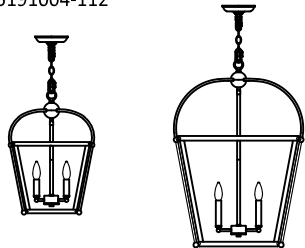

# Charleston Collection (910) Replacement Parts

All New Replacement Parts:

Part Number	Description	Used On
910CK1-XXX	Canopy Kit, including canopy, Mtg bar, RTN, hex nut(2), ring & screw collar	5191004,5291004
910CK2-XXX	Canopy Kit, including Special Mtg plate lock set,Screws,Finial nut(2),Canopy&Reinforcing plate,Links and Rings	6691004
910PB-XXX	Parts Bag,for Charleston collection	For Charleston collection
9100-XXX	Standard chain,6FT	5191004,5291004,6691004
G560408-32	Clear Glass,W(11-3/4" + 7-3/8"),H11-3/8"	5191004
G560409-32	Clear Glass,W(18-3/8" + 11-3/4"),H17-3/8"	5291004
G560410-32	Clear Glass,W(42-5/8" + 37-1/2"),H13-3/4"	6691004
G560411-32	Clear Glass,W(14-3/8" + 9-1/8"),H13-3/4"	6691004

5191004-965  
5191004-962  
5191004-848  
5191004-112

5291004-965  
5291004-962  
5291004-848  
5291004-112

6691004-965  
6691004-962  
6691004-848  
6691004-112

Part number & detail:

910CK1-965  
910CK1-962  
910CK1-848  
910CK1-112

910CK2-965  
910CK2-962  
910CK2-848  
910CK2-112

910PB-965  
910PB-962  
910PB-848  
910PB-112

**Key Link**  
For 5191004,  
52910004,6691004(2)

**Loop**  
For 5191004,  
52910004,6691004(2)

**Candle Tube**  
ø7/8",L2-25/32",  
For 5191004

**Candle Tube**  
ø7/8",L4-1/4",  
For 52910004

**Candle Tube**  
ø7/8",L4",  
For 6691004

**Candle Tube(cream)**  
ø7/8",L2-25/32",  
For 5191004

**Candle Tube(cream)**  
ø7/8",L4-1/4",  
For 52910004

**Candle Tube(cream)**  
ø7/8",L4",  
For 6691004