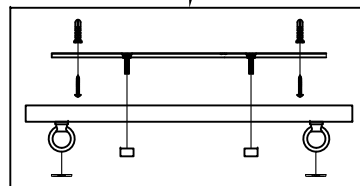

# Charleston Collection (910) Replacement Parts

All New Replacement Parts:

Part Number	Description	Used On
910CK1-XXX	Canopy Kit, including canopy, Mtg bar, RTN, hex nut(2), ring & screw collar	5191004,5291004
910CK2-XXX	Canopy Kit, including Special Mtg plate lock set,Screws,Finial nut(2),Canopy&Reinforcing plate,Links and Rings	6691004
910PB-XXX	Parts Bag,for Charleston collection	For Charleston collection
9100-XXX	Standard chain,6FT	5191004,5291004,6691004
G560408-32	Clear Glass,W(11-3/4" + 7-3/8"),H11-3/8"	5191004
G560409-32	Clear Glass,W(18-3/8" + 11-3/4"),H17-3/8"	5291004
G560410-32	Clear Glass,W(42-5/8" + 37-1/2"),H13-3/4"	6691004
G560411-32	Clear Glass,W(14-3/8" + 9-1/8"),H13-3/4"	6691004

5191004-965  
5191004-962  
5191004-848  
5191004-112

5291004-965  
5291004-962  
5291004-848  
5291004-112

6691004-965  
6691004-962  
6691004-848  
6691004-112

Part number & detail:

910CK1-965  
910CK1-962  
910CK1-848  
910CK1-112

910CK2-965  
910CK2-962  
910CK2-848  
910CK2-112

910PB-965  
910PB-962  
910PB-848  
910PB-112

**Key Link**  
For 5191004,  
52910004,6691004(2)

**Loop**  
For 5191004,  
52910004,6691004(2)

**Candle Tube**  
ø7/8",L2-25/32",  
For 5191004

**Candle Tube**  
ø7/8",L4-1/4",  
For 52910004

**Candle Tube**  
ø7/8",L4",  
For 6691004

**Candle Tube(cream)**  
ø7/8",L2-25/32",  
For 5191004

**Candle Tube(cream)**  
ø7/8",L4-1/4",  
For 52910004

**Candle Tube(cream)**  
ø7/8",L4",  
For 6691004