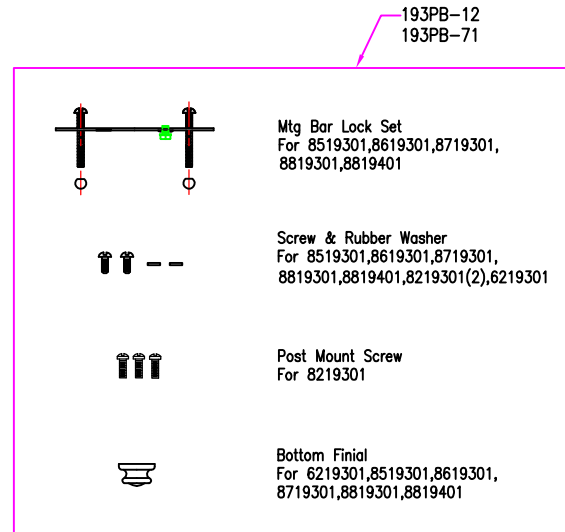

Eddington Collection (193) Replacement Parts

6219301-12
6219301-71

8219301-12
8219301-71

8819401-12
8819401-71

8519301-12
8519301-71

8619301-12
8619301-71

8719301-12
8719301-71

8819301-12
8819301-71

All New Replacement Parts:

Part Number	Description	Used On
193CK-XXX	Canopy Kit, including canopy, Mtg bar, RTN, hex nut(2), ring & screw collar	6219301
193PB-XXX	Parts Bag, for Eddington collection	For Eddington collection
G560370-303	Glass (ø6-1/8" + ø4-7/8"), H7-1/8", Etched opal	6219301, 8219301, 8619301
G560369-303	Glass (ø4-1/2" + ø3-1/2"), H5-3/8", Etched opal	8519301
G560371-303	Glass (ø7-5/8" + ø5-7/8"), H8-1/2", Etched opal	8719301, 8819401
G560372-303	Glass (ø9-1/2" + ø7-1/4"), H8-1/2", Etched opal	8819301
9100-XXX	Standard chain, 6FT	6219301

Part number & detail:

GENERATION LIGHTING