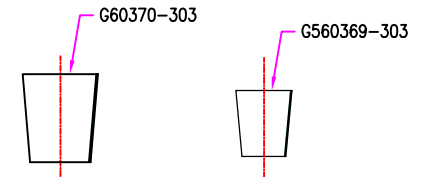

All New Replacement Parts:

Part Number	Description	Used On
193CK-XXX	Canopy Kit, including canopy, Mtg bar, RTN, hex nut(2), ring & screw collar	6219301
193PB-XXX	Parts Bag, for Eddington collection	For Eddington collection
G560370-303	Glass (ø6-1/8" + ø4-7/8"), H7-1/8", Etched opal	6219301, 8219301, 8619301
G560369-303	Glass (ø4-1/2" + ø3-1/2"), H5-3/8", Etched opal	8519301
G560371-303	Glass (ø7-5/8" + ø5-7/8"), H8-1/2", Etched opal	8719301, 8819401
G560372-303	Glass (ø9-1/2" + ø7-1/4"), H8-1/2", Etched opal	8819301
9100-XXX	Standard chain, 6FT	6219301

Part number & detail: