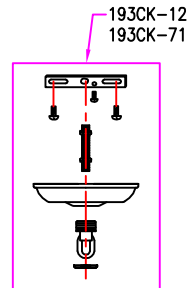

All New Replacement Parts:

Part Number	Description	Used On
193CK-XXX	Canopy Kit, including canopy, Mtg bar, RTN, hex nut(2), ring & screw collar	6219301
193PB-XXX	Parts Bag, for Eddington collection	For Eddington collection
G560370-303	Glass (ø6-1/8" + ø4-7/8"), H7-1/8", Etched opal	6219301, 8219301, 8619301
G560369-303	Glass (ø4-1/2" + ø3-1/2"), H5-3/8", Etched opal	8519301
G560371-303	Glass (ø7-5/8" + ø5-7/8"), H8-1/2", Etched opal	8719301, 8819401
G560372-303	Glass (ø9-1/2" + ø7-1/4"), H8-1/2", Etched opal	8819301
9100-XXX	Standard chain, 6FT	6219301

Part number & detail: