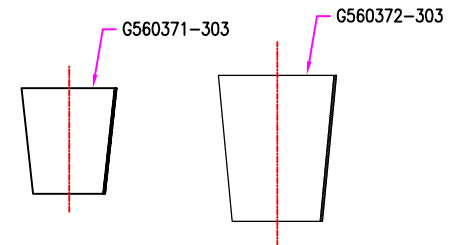

Eddington Collection (193) Replacement Parts

6219301-12
6219301-71

8219301-12
8219301-71

8819401-12
8819401-71

8519301-12
8519301-71

8619301-12
8619301-71

8719301-12
8719301-71

8819301-12
8819301-71

All New Replacement Parts:

Part Number	Description	Used On
193CK-XXX	Canopy Kit, including canopy, Mtg bar, RTN, hex nut(2), ring & screw collar	6219301
193PB-XXX	Parts Bag, for Eddington collection	For Eddington collection
G560370-303	Glass (ø6-1/8" + ø4-7/8"), H7-1/8", Etched opal	6219301, 8219301, 8619301
G560369-303	Glass (ø4-1/2" + ø3-1/2"), H5-3/8", Etched opal	8519301
G560371-303	Glass (ø7-5/8" + ø5-7/8"), H8-1/2", Etched opal	8719301, 8819401
G560372-303	Glass (ø9-1/2" + ø7-1/4"), H8-1/2", Etched opal	8819301
9100-XXX	Standard chain, 6FT	6219301

Part number & detail:

GENERATION LIGHTING