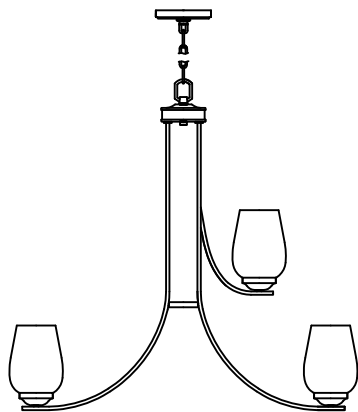

Morill Collection (278) Replacement Parts

3127803-839

3127805-839

3127809-839

4127801-839

4427802-839

4427803-839

4427804-839

5127803-839

All New Replacement Parts:

| Part Number | Description | Used On |
|-------------|---|---|
| 278CK1-839 | Canopy Kit, including Mtg bar,RTN,Hex nut(2),Canopy and Screw collar set | 3127803-839,3127805-839 |
| 278CK2-839 | Canopy Kit, including U-Channel Mtg bar,RTN,Hex nut(2),Canopy and Screw collar set | 3127809-839 |
| 278CK3-839 | Canopy Kit, including Mtg bar,RTN,Hex nut(2),Canopy,Screw collar set,Swivel and 6" stem/w RTN | 5127803-839 |
| 278PB-839 | Hardware Bag For Morill collection | For Morill collection |
| G560259-67 | Glass,ø4 7/8", with 6 1/4" height | 3127803,3127805,3127809,4127801,4427802/03/04 |
| G560260-67 | Glass,ø12 1/4", with 15 7/8" height | 5127803-839 |
| 9122-839 | Link and loop | 5127803-839 |
| 9103-839 | Standard chain,6FT | 3127803,3127805,3127809 |
| 9199-839 | Accessory stem 12" | 5127803-839 |

Part number & detail:

Life Illuminated | Since 1919

www.SeaGullLighting.com