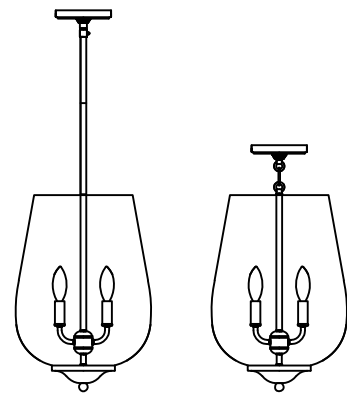

Morill Collection (278) Replacement Parts

3127803-839

3127805-839

3127809-839

4127801-839

4427802-839

4427803-839

4427804-839

5127803-839

All New Replacement Parts:

| Part Number | Description | Used On |
|-------------|---|---|
| 278CK1-839 | Canopy Kit, including Mtg bar,RTN,Hex nut(2),Canopy and Screw collar set | 3127803-839,3127805-839 |
| 278CK2-839 | Canopy Kit, including U-Channel Mtg bar,RTN,Hex nut(2),Canopy and Screw collar set | 3127809-839 |
| 278CK3-839 | Canopy Kit, including Mtg bar,RTN,Hex nut(2),Canopy,Screw collar set,Swivel and 6" stem/w RTN | 5127803-839 |
| 278PB-839 | Hardware Bag For Morill collection | For Morill collection |
| G560259-67 | Glass,ø4 7/8", with 6 1/4" height | 3127803,3127805,3127809,4127801,4427802/03/04 |
| G560260-67 | Glass,ø12 1/4", with 15 7/8" height | 5127803-839 |
| 9122-839 | Link and loop | 5127803-839 |
| 9103-839 | Standard chain,6FT | 3127803,3127805,3127809 |
| 9199-839 | Accessory stem 12" | 5127803-839 |

Part number & detail:

Life Illuminated | Since 1919

www.SeaGullLighting.com