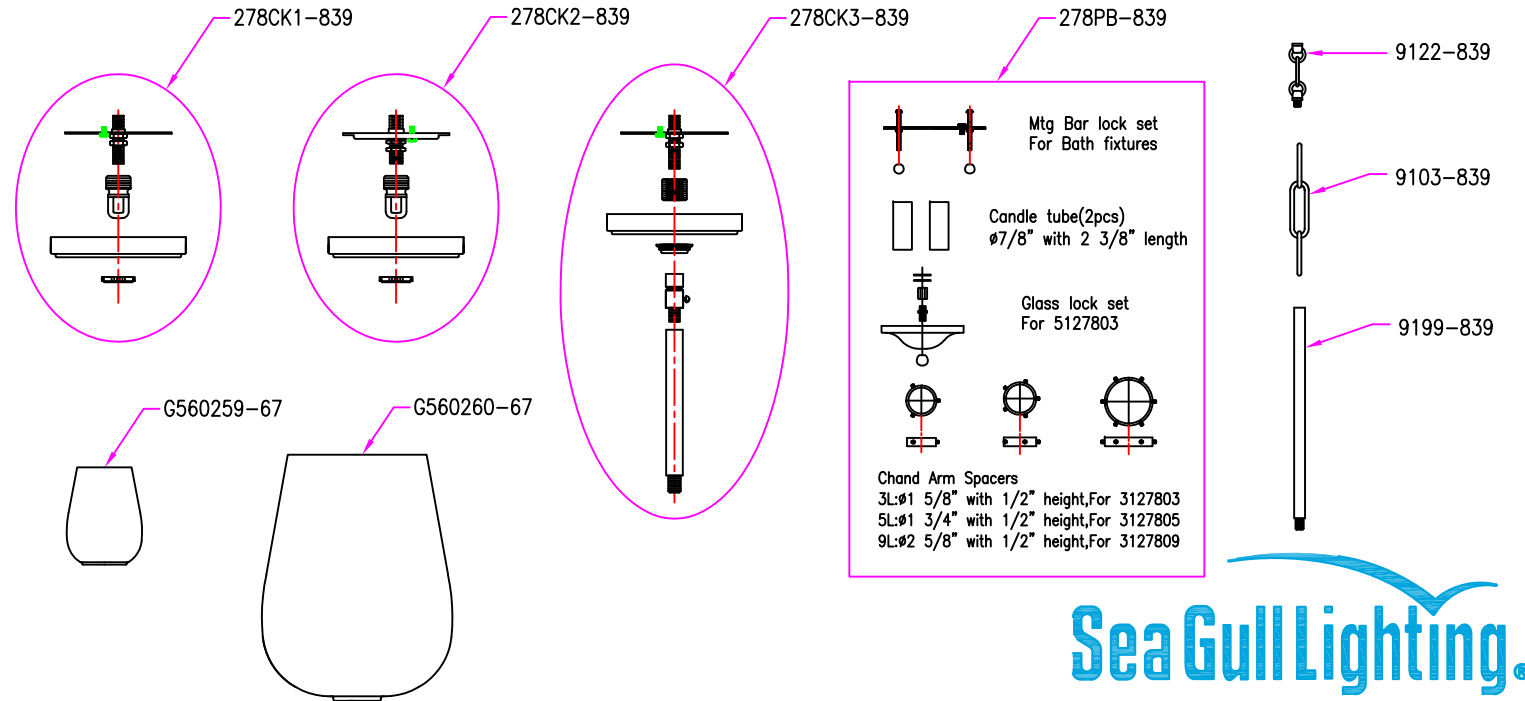

5127803-839

All New Replacement Parts:

| Part Number | Description | Used On |
|-------------|---|---|
| 278CK1-839 | Canopy Kit, including Mtg bar,RTN,Hex nut(2),Canopy and Screw collar set | 3127803-839,3127805-839 |
| 278CK2-839 | Canopy Kit, including U-Channel Mtg bar,RTN,Hex nut(2),Canopy and Screw collar set | 3127809-839 |
| 278CK3-839 | Canopy Kit, including Mtg bar,RTN,Hex nut(2),Canopy,Screw collar set,Swivel and 6" stem/w RTN | 5127803-839 |
| 278PB-839 | Hardware Bag For Morill collection | For Morill collection |
| G560259-67 | Glass,ø4 7/8", with 6 1/4" height | 3127803,3127805,3127809,4127801,4427802/03/04 |
| G560260-67 | Glass,ø12 1/4", with 15 7/8" height | 5127803-839 |
| 9122-839 | Link and loop | 5127803-839 |
| 9103-839 | Standard chain,6FT | 3127803,3127805,3127809 |
| 9199-839 | Accessory stem 12" | 5127803-839 |

Part number & detail:

Life Illuminated | Since 1919

www.SeaGullLighting.com