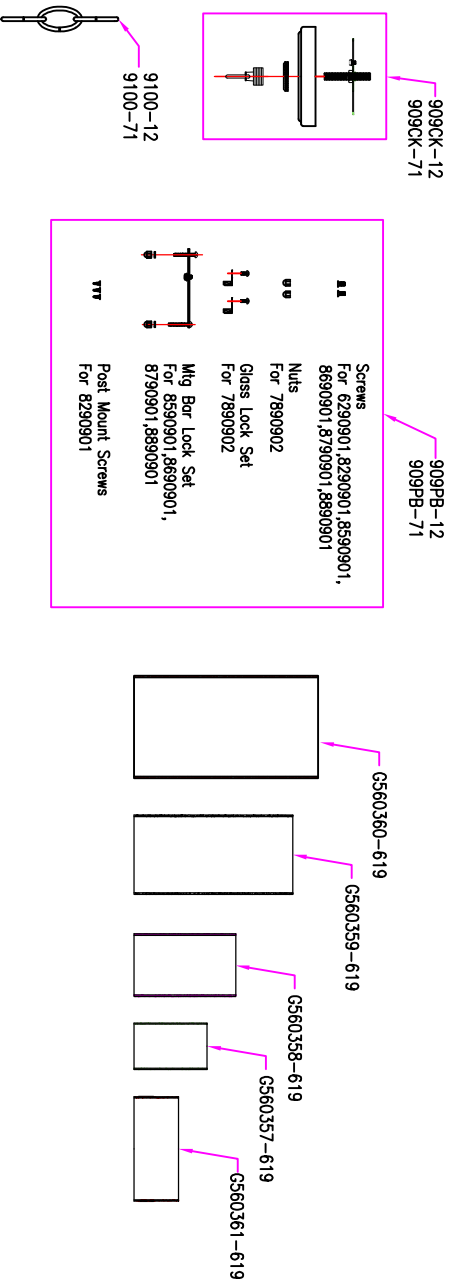

Wilburn Collection (909) Replacement Parts

6290901-12
6290901-71

7890902-12
7890902-71

8290901-12
8290901-71

8590901-12
8590901-71

8690901-12
8690901-71

8790901-12
8790901-71

8890901-12
8890901-71

All New Replacement Parts:

Part Number	Description	Used On
909CK-XXX	Canopy Kit, including canopy, Mfg bar, RTN, hex nut, ring & screw collar	6290901
909PB-XXX	Parts Bag for Wilburn collection	For Wilburn collection
G560358-619	Glass, #6-5/8", H10-3/8", Satin Etched	6290901,8290901,8690901,8890901D
G560361-619	Glass, #10-3/8", H4-3/8", Satin Etched	7890902
G560357-619	Glass, #4-3/4", H7-1/2", Satin Etched	8590901,8590901D
G560359-619	Glass, #8-1/8", H16-1/8", Satin Etched	8790901,8790901D
G560360-619	Glass, #10-3/8", H18-3/4", Satin Etched	8890901,8890901D
9100-XXX	Standard chain, 6FT	6290901

Part number & detail:

GENERATION LIGHTING