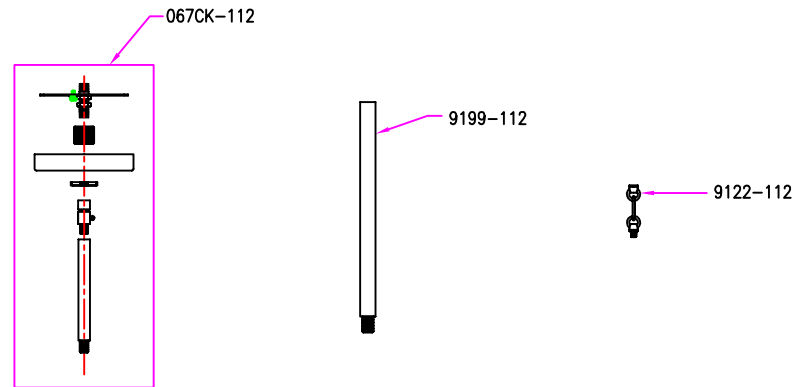

Wyn Collection (067) Replacement Parts

5106712-112

5206712-112

All New Replacement Parts:

Part Number	Description	Used On
067CK-112	Canopy Kit, including Mtg bar,RTN,Hex nut(2),Canopy,Screw collar set,Swivel and 6" Stem/w RTN	5106712,5206712
9122-112	Link and loop	5106712,5206712
9199-112	Accessory stem 12"	5106712,5206712

Part number & detail:

12/09 2019 Rev:1

GENERATION LIGHTING